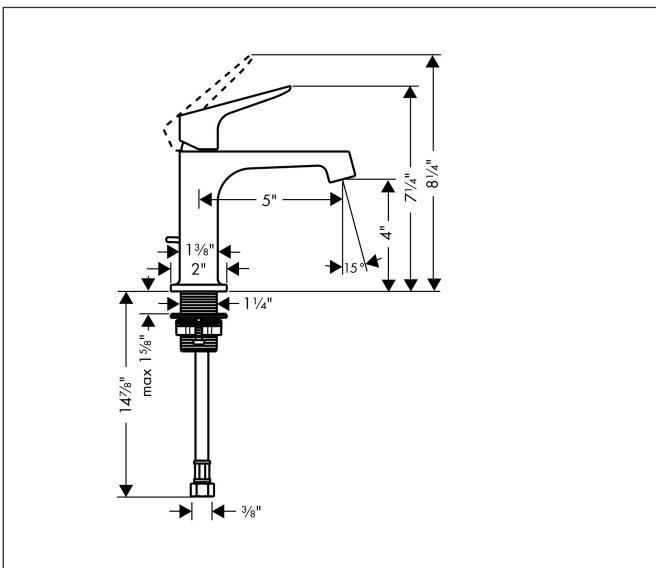

Brand AXOR
Art. Name **AXOR Citterio M** Single-Hole Faucet 100 with Pop-Up Drain, 1.2 GPM
Art. Nr. 34010001
Surface Chrome
Pos. 1

Product Picture

Features

- Handle design: lever handle
- Spray pattern: Aerated spray
- Maximum flow rate (at 3 bar): 4.5 l/min
- Ceramic cartridge
- Pop-up drain G 1

Drawing

Technology

Brand AXOR
 Art. Name **AXOR Citterio M** Single-Hole Faucet 100 with Pop-Up Drain, 1.2 GPM
 Art. Nr. 34010001
 Surface Chrome
 Pos. 1

Spare parts list for build year: >07/16

Pos.	Description	Article number
1	handle	34093000
2	screw cover	96762000
3	flange	98863000
4	nut	98864000
5	cartridge, assy	95973001
6	seal	98865000
7	adapter for cartridge	98866000
8	aerator M16,5x1 (4,5 l/min)	92875000
9	pull rod	96923000
10	connection hose 18½" M8x0,75 3/8"	96321001
11	fixing set (Ø 32)	13961000
12	lever collar	97548000
13	special tool	98987000
a	pop up waste	88509000