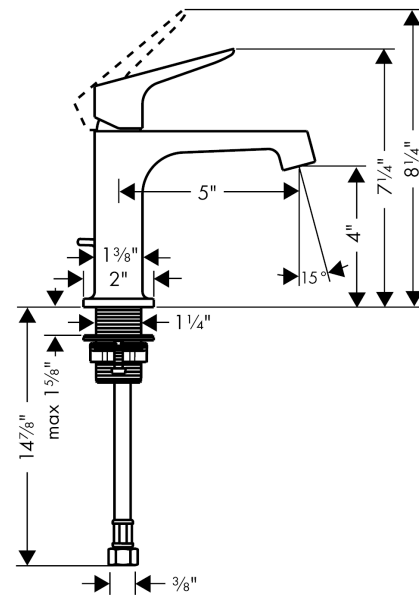

Scale drawing