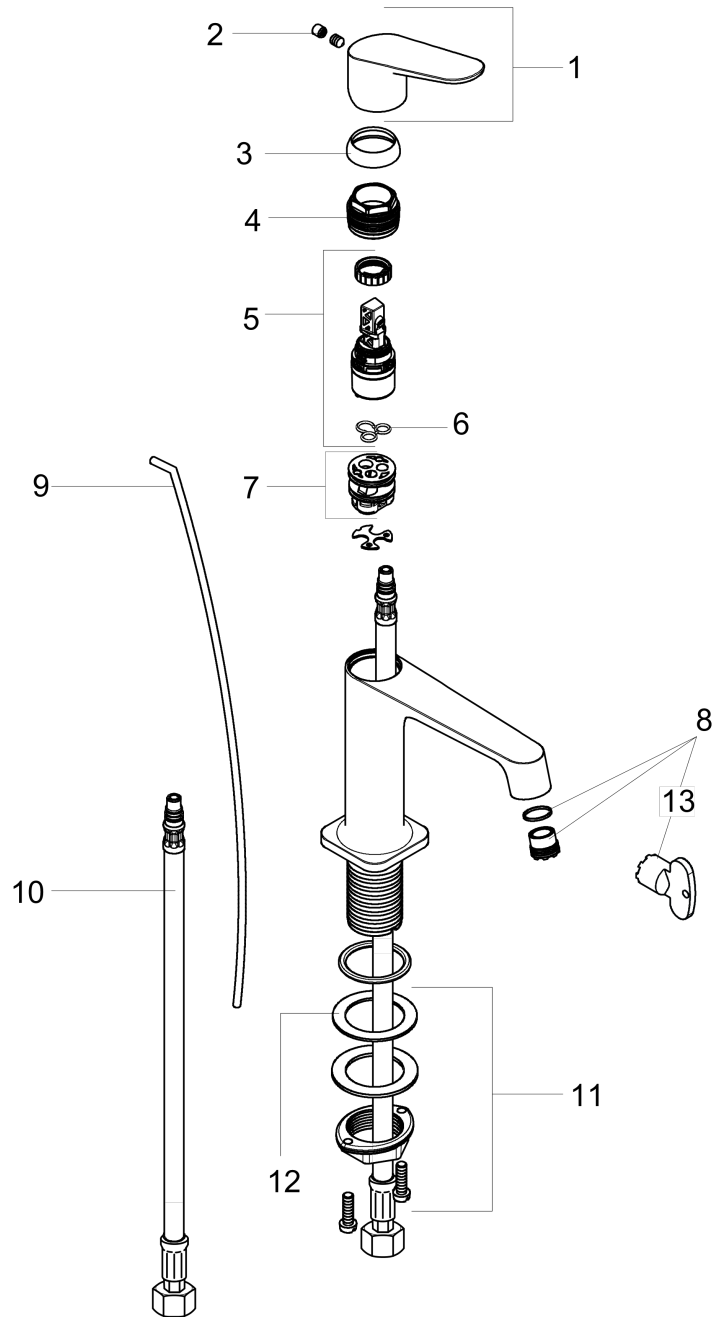

## Product image

## Scale drawing

**AXOR Citterio M**  
**Axor Citterio M Single-Hole Faucet, 1.2 GPM**  
Finishes : **chrome** Part no. : **34010001**

## Exploded drawing

Year of production: >01/09

**AXOR Citterio M**  
**Axor Citterio M Single-Hole Faucet, 1.2 GPM**  
 Finishes : **chrome**    Part no. : **34010001**

## Spare parts list

Year of production: >01/09

Pos.	Description	Part no.	Price	PU
1	handle	34093000	-	1
2	screw cover	96762000	-	1
3	flange	98863000	-	1
4	nut	98864000	-	1
5	cartridge, assy	97685000	-	1
6	seal	98865000	-	1
7	adapter for cartridge	98866000	-	1
8	aerator laminar M16,5x1 (5 l/min)	95382000	-	1
9	pull rod	96923000	-	1
10	connection hose 18½" M8x0,75 3/8"	96321001	-	1
11	fixing set (Ø 32)	13961000	-	1
12	lever collar	97548000	-	1
13	special tool	98987000	-	1
a	pop up waste	88509000	-	1
b	fixation extension 35 mm	13898000	-	1