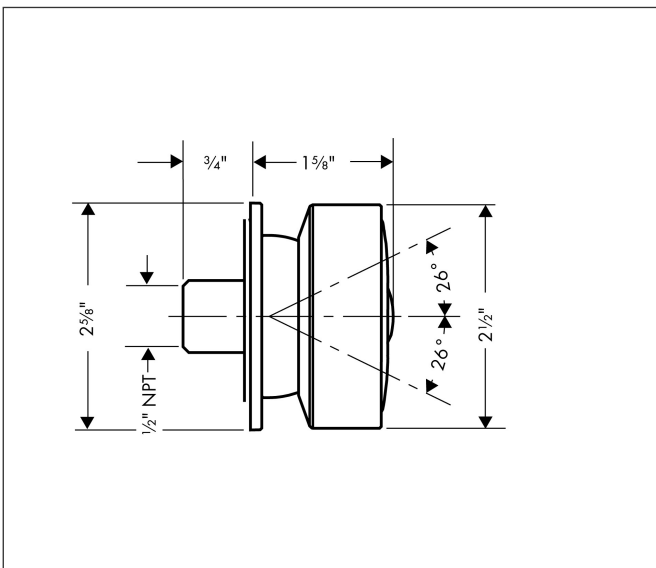

Brand AXOR
Art. Name Bodyspray Square
Art. Nr. 28469001
Surface Chrome
Pos. 1

Product Picture

Features

- Showerhead size: 65 mm
- Maximum flow rate (at 3 bar): 9.5 l/min
- Connection thread: 1/2" NPT
- Material: metal

Drawing

Technology

Spray Types

Brand AXOR
Art. Name Bodyspray Square
Art. Nr. 28469001
Surface Chrome
Pos. 1

Spare Parts Drawings for build year: >04/07

Brand AXOR
Art. Name Bodyspray Square
Art. Nr. 28469001
Surface Chrome
Pos. 1

Spare parts list for build year: >04/07

Pos.	Description	Article number
1	cover	98943000
2	spray head cpl.	98859000
3	escutcheon	98858000
4	O-ring 3x1,5	98104000