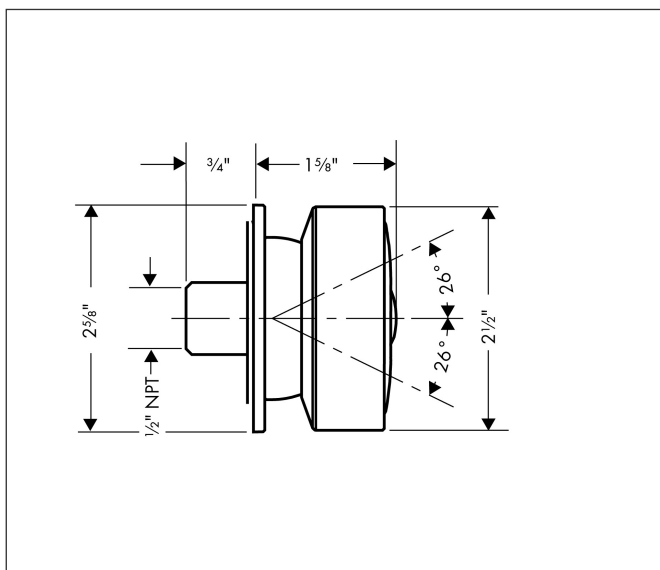

Brand AXOR  
 Art. Name Bodyspray Square  
 Art. Nr. 28469341  
 Surface brushed black chrome  
 Pos. 1

## Features

- Shower head size: 65 mm
- Flow: 2.5 GPM (9.5 L/Min)
- 1/2" NPT
- Material: Metal