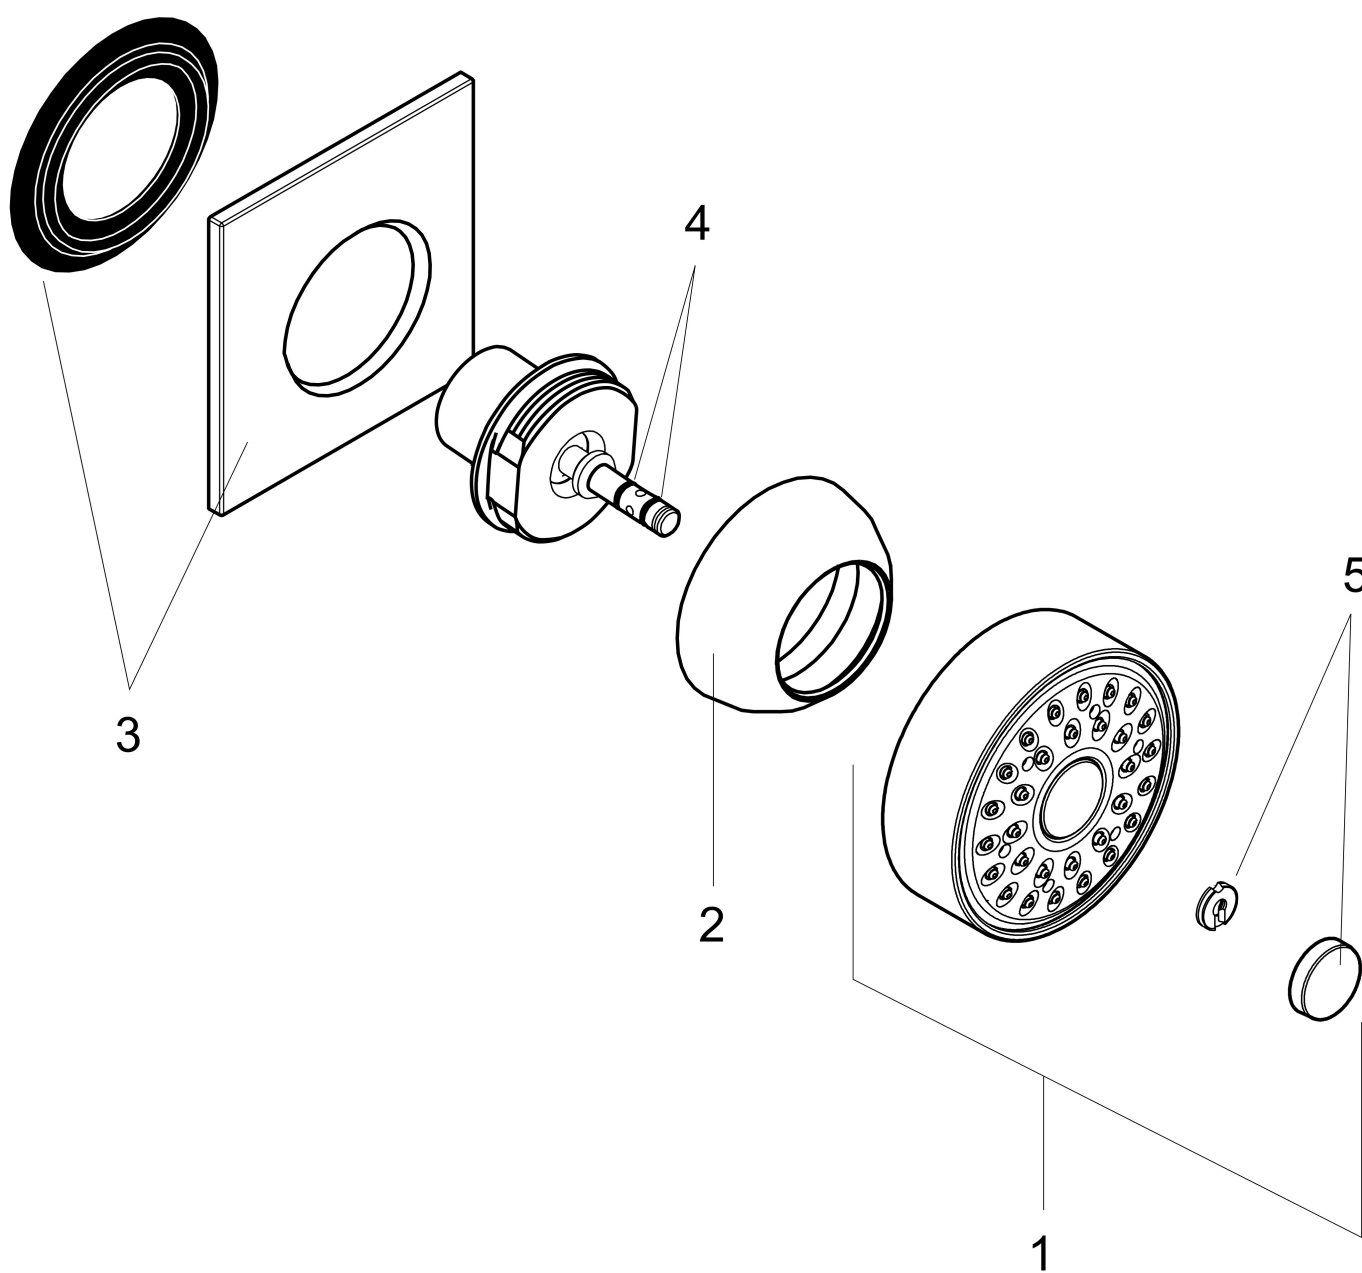

Brand AXOR
Art. Name Bodyspray Square
Art. Nr. 28469001
Surface Chrome
Pos. 1

Product Picture

Features

- Showerhead size: 65 mm
- Maximum flow rate (at 3 bar): 9.5 l/min
- Connection thread: 1/2" NPT
- Material: metal

Drawing

Technology

Spray Types

Brand AXOR
Art. Name Bodyspray Square
Art. Nr. 28469001
Surface Chrome
Pos. 1

Spare Parts Drawings for build year: >04/07

Brand AXOR
Art. Name Bodyspray Square
Art. Nr. 28469001
Surface Chrome
Pos. 1

Spare parts list for build year: >04/07

Pos.	Description	Article number
1	cover	98943000
2	spray head cpl.	98859000
3	escutcheon	98858000
4	O-ring 3x1,5	98104000