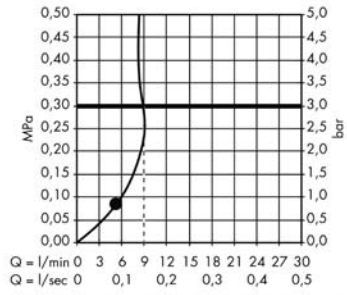

Axor Showers/Front

Axor 36" Wallbar Set designed by Front

Finishes : **Chrome** Part no. : **26023000**

Description

Features

- Spray modes: Eco spray
- Pivot connector prevents hose from tangling
- Flow: 2.5 GPM
- chrome-plated wall supports of metal

Scale drawing

Axor Showers/Front

Axor 36" Wallbar Set designed by Front

Finishes : **Chrome** Part no. : **26023000**

Flowchart

The consumption was measured in combination with the appropriate fittings (thermostat/mixer/in-wall valve) to reflect actual application in practice.