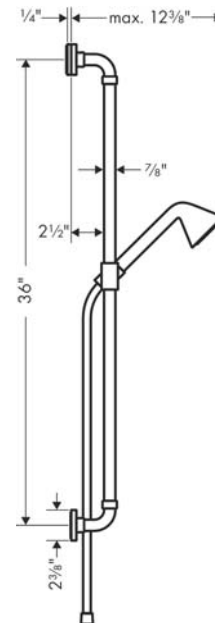

Axor Showers/Front

Axor 36" Wallbar Set designed by Front

Finishes : **Chrome** Part no. : **26023000**

Description

Features

- Spray modes: Eco spray
- Pivot connector prevents hose from tangling
- Flow: 2.5 GPM
- chrome-plated wall supports of metal

Comprised of

- Axor 1-Jet Handshower designed by Front (#26025XXX)
- Techniflex 63" Hose (#28276XXX)

Item details

List Price \$ 460.00

Technology

Design awards

Compliance

Product image

Scale drawing

Axor Showers/Front

Axor 36" Wallbar Set designed by Front

Finishes : **Chrome** Part no. : **26023000**

Flowchart

The consumption was measured in combination with the appropriate fittings (thermostat/mixer/in-wall valve) to reflect actual application in practice.

Axor Showers/Front
Axor 36" Wallbar Set designed by Front
Finishes : **Chrome** Part no. : **26023000**

Installation example