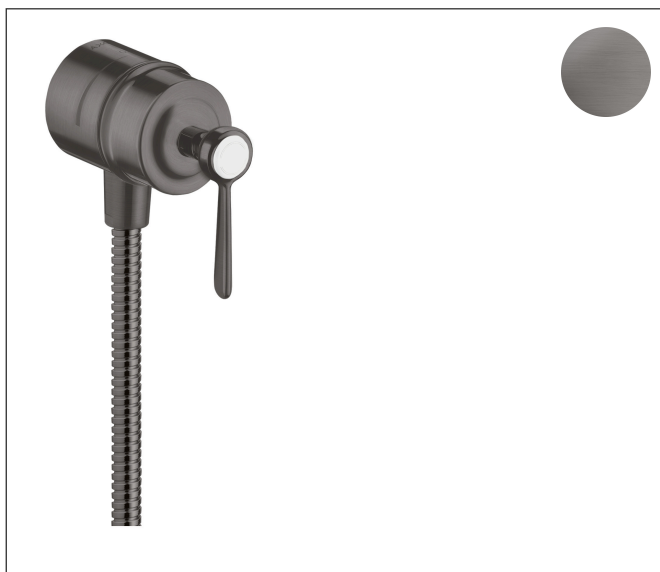

Brand	AXOR
Art. Name	AXOR Montreux Wall Outlet with Check Valves and Volume Control, Lever
Art. Nr.	16883341
Surface	brushed black chrome
Pos.	1

Product Picture

Features

- Hose nut: For shower hoses with conical or cylindrical nut on both sides
- Volume control for 1 outlet