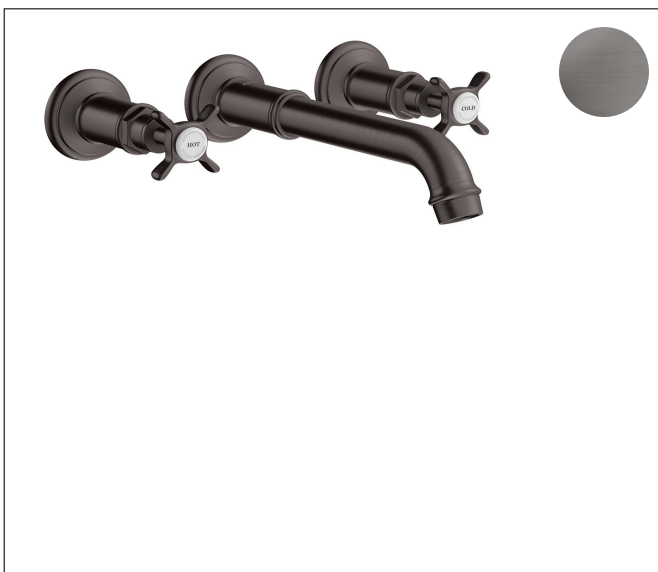

Brand	AXOR
Art. Name	AXOR Montreux Wall-Mounted Widespread Faucet Trim with Cross Handles, 1.2 GPM
Art. Nr.	16532341
Surface	brushed black chrome
Pos.	1

Product Picture

Features

- Spray modes: Aerated spray
- Flow: 1.2 GPM (4.5 L/Min)
- 90° ceramic valves

Drawing

Technology