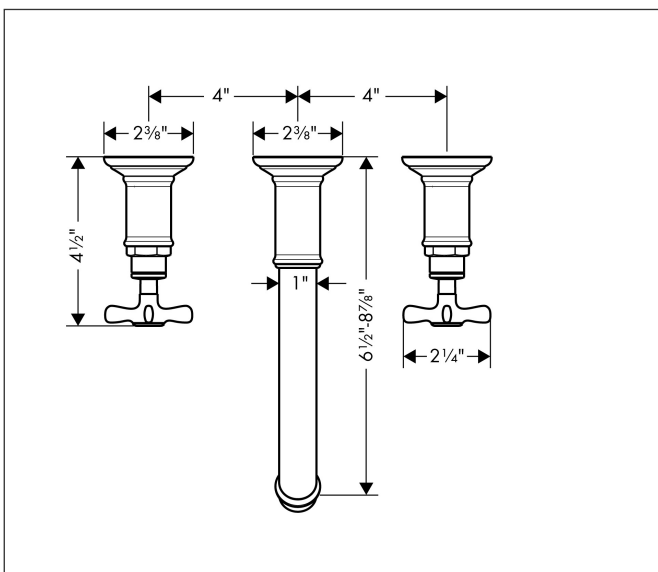

Brand	AXOR
Art. Name	AXOR Montreux Wall-Mounted Widespread Faucet Trim with Cross Handles, 1.2 GPM
Art. Nr.	16532341
Surface	brushed black chrome
Pos.	1

Product Picture

Features

- Spray modes: Aerated spray
- Flow: 1.2 GPM (4.5 L/Min)
- 90° ceramic valves

Drawing

Technology