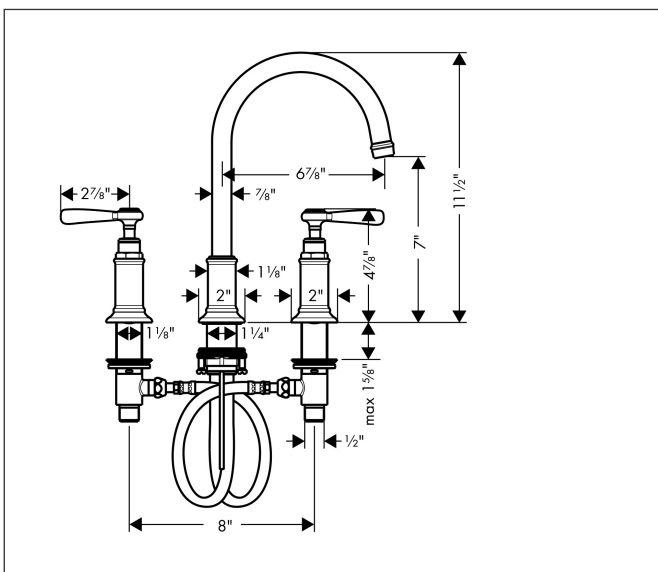

Brand	AXOR
Art. Name	AXOR Montreux Widespread Faucet 180 with Lever Handles and Pop-Up Drain, 1.2 GPM
Art. Nr.	16514341
Surface	brushed black chrome
Pos.	1

Product Picture

Features

- Swivel range 120°
- Spray modes: Laminar spray
- Flow: 1.2 GPM (4.5 L/Min)
- 90° ceramic valves
- Includes pop-up drain

Drawing

Technology