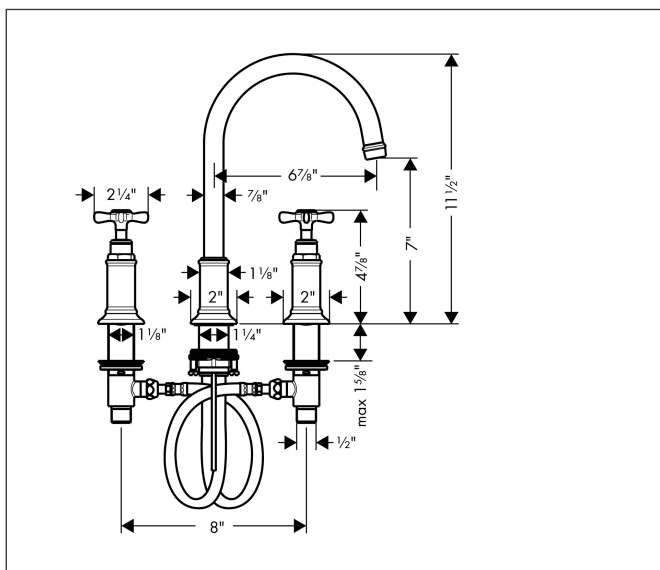

Brand	AXOR
Art. Name	AXOR Montreux Widespread Faucet 180 with Cross Handles and Pop-Up Drain, 1.2 GPM
Art. Nr.	16513341
Surface	brushed black chrome
Pos.	1

Product Picture

Features

- Swivel range 120°
- Spray modes: Laminar spray
- Flow: 1.2 GPM (4.5 L/Min)
- 90° ceramic valves
- Includes pop-up drain

Drawing

Technology