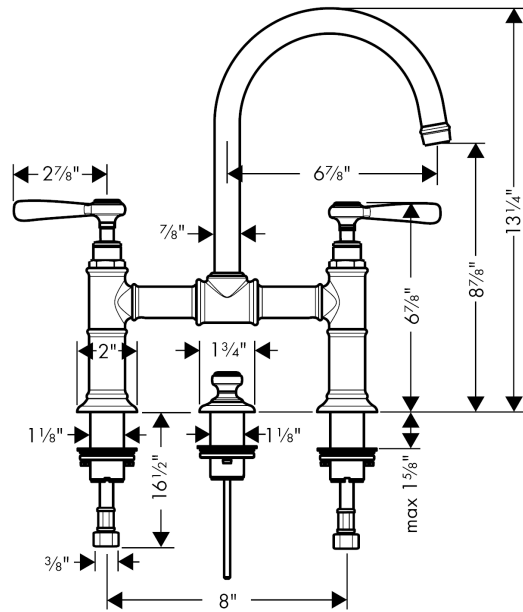

AXOR Montreux

Axor Montreux Widespread Faucet with Lever Handles, Bridge Model, 1.2 GPM

Finishes : **chrome** Part no. : **16511001**

Description

Features

- Laminar spray
- Flow: 1.2 GPM
- 90° ceramic valves
- Includes pop-up assembly
- Swivel range 150°

Item details

List Price \$ 1,420.00

Technology

Compliance

Product image

Scale drawing

AXOR Montreux

Axor Montreux Widespread Faucet with Lever Handles, Bridge Model, 1.2 GPM

Finishes : chrome Part no. : 16511001

Exploded drawing

Year of production: >07/16

AXOR Montreux

Axor Montreux Widespread Faucet with Lever Handles, Bridge Model, 1.2 GPM

Finishes : **chrome** Part no. : **16511001**

Spare parts list

Year of production: >07/16

Pos.	Description	Part no.	Price	PU
1	handle	16691000	-	1
2	set of screw covers, cold / hot water / neutral	97987000	-	1
3	shut off unit right closing	94009000	-	1
4	shut off unit left closing	94008000	-	1
5	fixing set for shut off unit	96078000	-	1
6	diverter knob	98619000	-	1
7	spout cpl.	97990000	-	1
8	aerator M18x1 (4,5 l/min)	93062000	-	1
9	hollow set screw M4x5	98731000	-	1
10	pull rod	94067000	-	1
11	connection hose 23½" M10x1 3/8"	14099001	-	1
12	sleeve	97993000	-	1
13	lever collar	92849000	-	1
a	pop up waste	88509000	-	1
b	escutcheon	98620000	-	1
c	sleeve	92712000	-	1