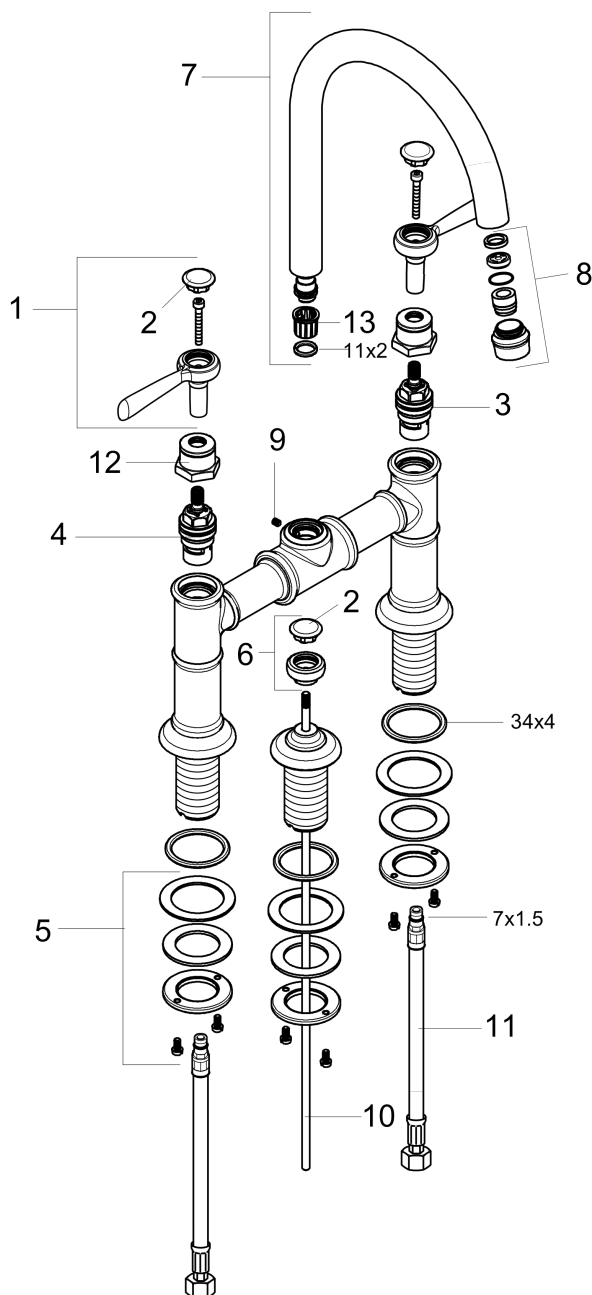

AXOR Montreux

Axor Montreux Widespread Faucet with Lever Handles, Bridge Model, 1.2 GPM

Finishes : **chrome** Part no. : **16511001**

Description

Features

- Laminar spray
- Flow: 1.2 GPM
- 90° ceramic valves
- Includes pop-up assembly
- Swivel range 150°

Item details

List Price \$ 1,420.00

Technology

Compliance

Product image

Scale drawing

AXOR Montreux

Axor Montreux Widespread Faucet with Lever Handles, Bridge Model, 1.2 GPM

Finishes : chrome Part no. : 16511001

Exploded drawing

Year of production: >07/16

AXOR Montreux

Axor Montreux Widespread Faucet with Lever Handles, Bridge Model, 1.2 GPM

Finishes : **chrome** Part no. : **16511001**

Spare parts list

Year of production: >07/16

Pos.	Description	Part no.	Price	PU
1	handle	16691000	-	1
2	set of screw covers, cold / hot water / neutral	97987000	-	1
3	shut off unit right closing	94009000	-	1
4	shut off unit left closing	94008000	-	1
5	fixing set for shut off unit	96078000	-	1
6	diverter knob	98619000	-	1
7	spout cpl.	97990000	-	1
8	aerator M18x1 (4,5 l/min)	93062000	-	1
9	hollow set screw M4x5	98731000	-	1
10	pull rod	94067000	-	1
11	connection hose 23½" M10x1 3/8"	14099001	-	1
12	sleeve	97993000	-	1
13	lever collar	92849000	-	1
a	pop up waste	88509000	-	1
b	escutcheon	98620000	-	1
c	sleeve	92712000	-	1