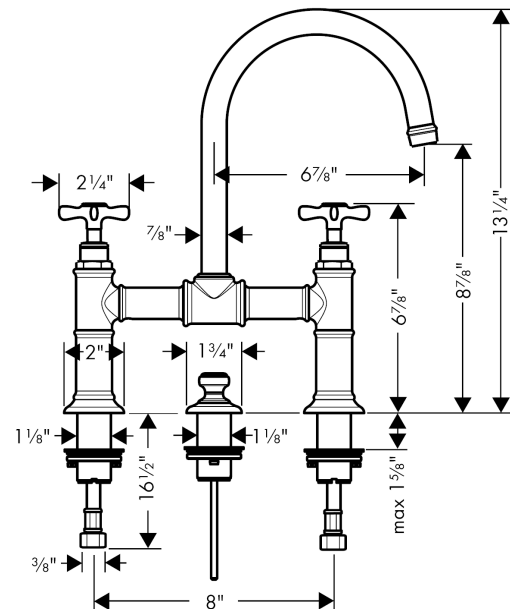

AXOR Montreux

Axor Montreux Widespread Faucet with Cross Handles, Bridge Model, 1.2 GPM

Finishes : **chrome** Part no. : **16510001**

Description

Features

- Laminar spray
- Flow: 1.2 GPM
- 90° ceramic valves
- Includes pop-up assembly
- Swivel range 150°

Item details

List Price

\$ 1,420.00

Technology

Compliance

Product image

Scale drawing

AXOR Montreux

Axor Montreux Widespread Faucet with Cross Handles, Bridge Model, 1.2 GPM

Finishes : **chrome** Part no. : **16510001**

Exploded drawing

Year of production: >07/16

AXOR Montreux

Axor Montreux Widespread Faucet with Cross Handles, Bridge Model, 1.2 GPM

Finishes : **chrome** Part no. : **16510001**

Spare parts list

Year of production: >07/16

Pos.	Description	Part no.	Price	PU
1	set of screw covers, cold / hot water / neutral	97987000	-	1
2	shut off unit left closing	94008000	-	1
3	shut off unit right closing	94009000	-	1
4	fixing set for shut off unit	96078000	-	1
5	diverter knob	98619000	-	1
6	escutcheon	98620000	-	1
7	spout cpl.	97990000	-	1
8	aerator M18x1 (4,5 l/min)	93062000	-	1
9	hollow set screw M4x5	98731000	-	1
10	pull rod	94067000	-	1
11	connection hose 23½" M10x1 3/8"	14099001	-	1
12	sleeve	97993000	-	1
13	handle	16597000	-	1
14	lever collar	92849000	-	1
a	pop up waste	88509000	-	1