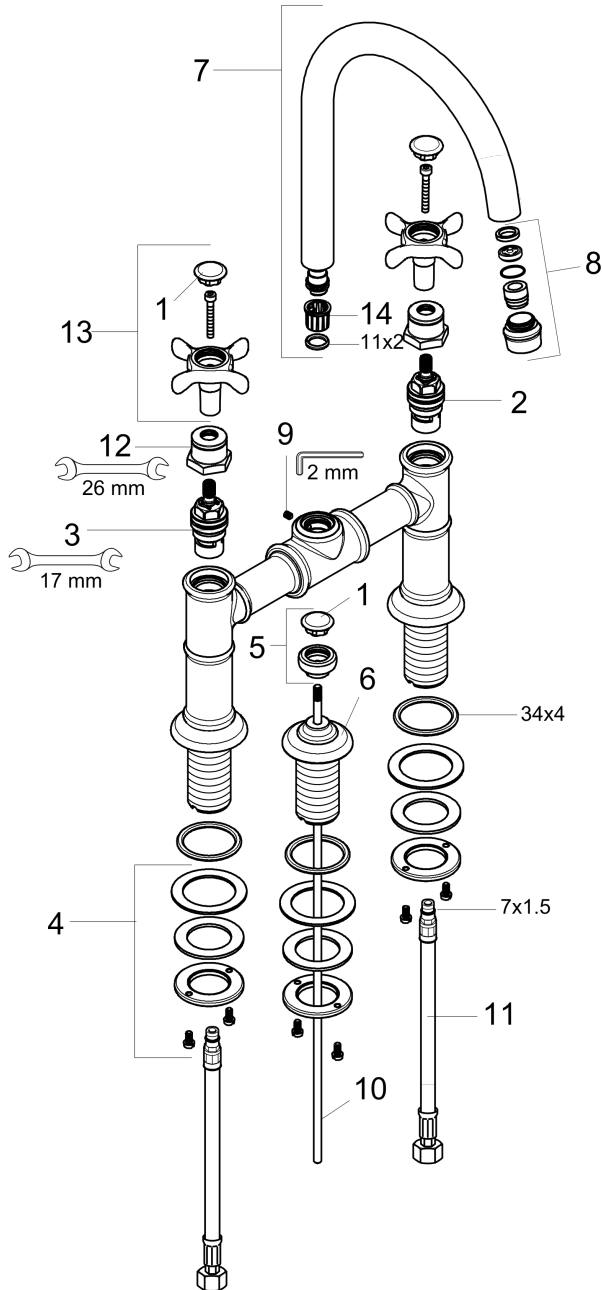

AXOR Montreux

Axor Montreux Widespread Faucet with Cross Handles, Bridge Model, 1.2 GPM

Finishes : **chrome** Part no. : **16510001**

Description

Features

- Laminar spray
- Flow: 1.2 GPM
- 90° ceramic valves
- Includes pop-up assembly
- Swivel range 150°

Item details

List Price

\$ 1,420.00

Technology

Compliance

Product image

Scale drawing

AXOR Montreux

Axor Montreux Widespread Faucet with Cross Handles, Bridge Model, 1.2 GPM

Finishes : **chrome** Part no. : **16510001**

Exploded drawing

Year of production: >07/16

AXOR Montreux

Axor Montreux Widespread Faucet with Cross Handles, Bridge Model, 1.2 GPM

Finishes : **chrome** Part no. : **16510001**

Spare parts list

Year of production: >07/16

Pos.	Description	Part no.	Price	PU
1	set of screw covers, cold / hot water / neutral	97987000	-	1
2	shut off unit left closing	94008000	-	1
3	shut off unit right closing	94009000	-	1
4	fixing set for shut off unit	96078000	-	1
5	diverter knob	98619000	-	1
6	escutcheon	98620000	-	1
7	spout cpl.	97990000	-	1
8	aerator M18x1 (4,5 l/min)	93062000	-	1
9	hollow set screw M4x5	98731000	-	1
10	pull rod	94067000	-	1
11	connection hose 23½" M10x1 3/8"	14099001	-	1
12	sleeve	97993000	-	1
13	handle	16597000	-	1
14	lever collar	92849000	-	1
a	pop up waste	88509000	-	1