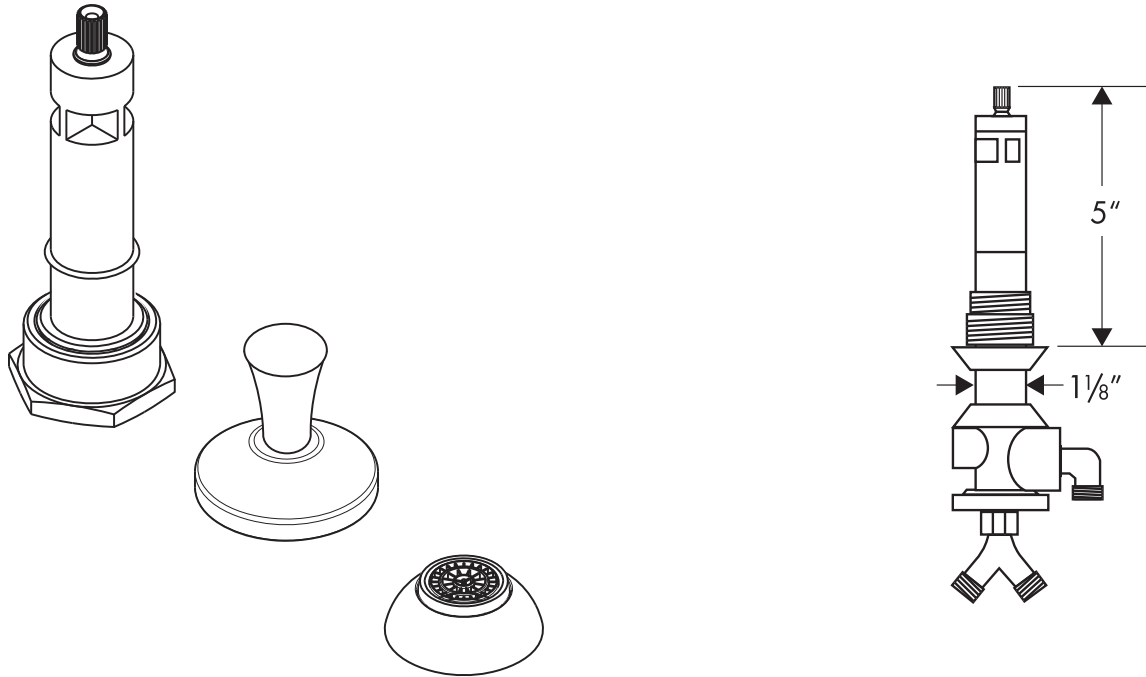

Rough for Axor Vertical Spray Bidet Faucet 1322X181

Available in Chrome (0), Steel (1), Satinox (2), Oil Rub Bronze (3), Brushed Nickel (4),
Polished Nickel (5)

Product Specification

Includes:

- transfer valve with integrated vacuum breaker
- pop-up drain
- pull rod and guide
- sprayer
- connecting hoses

Requires trim kit