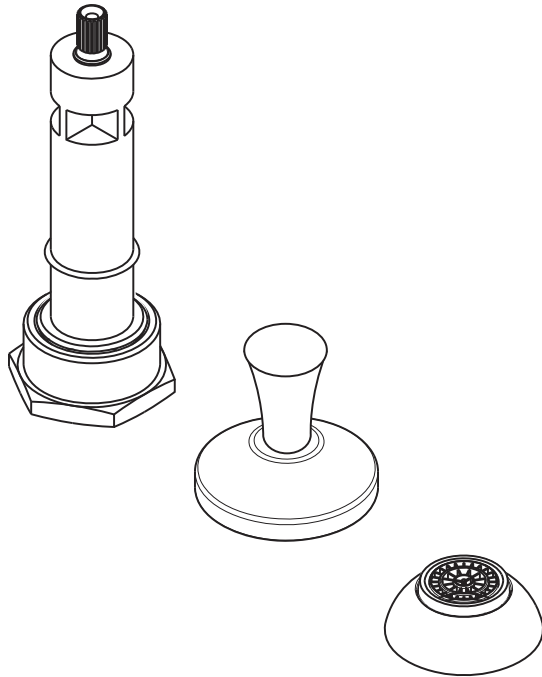

Rough for Axor Vertical Spray Bidet Faucet 1322X181

Available in Chrome (0), Steel (1), Satinox (2), Oil Rub Bronze (3), Brushed Nickel (4),
Polished Nickel (5)

Product Specification

Includes:

- transfer valve with integrated vacuum breaker
- pop-up drain
- pull rod and guide
- sprayer
- connecting hoses

Requires trim kit