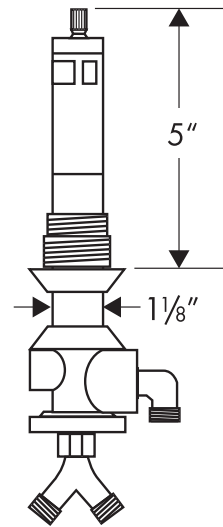

Rough for Axor Vertical Spray Bidet Faucet 1322X181

Available in Chrome (0), Steel (1), Satinox (2), Oil Rub Bronze (3), Brushed Nickel (4),
Polished Nickel (5)

Product Specification

Includes:

- transfer valve with integrated vacuum breaker
- pop-up drain
- pull rod and guide
- sprayer
- connecting hoses

Requires trim kit