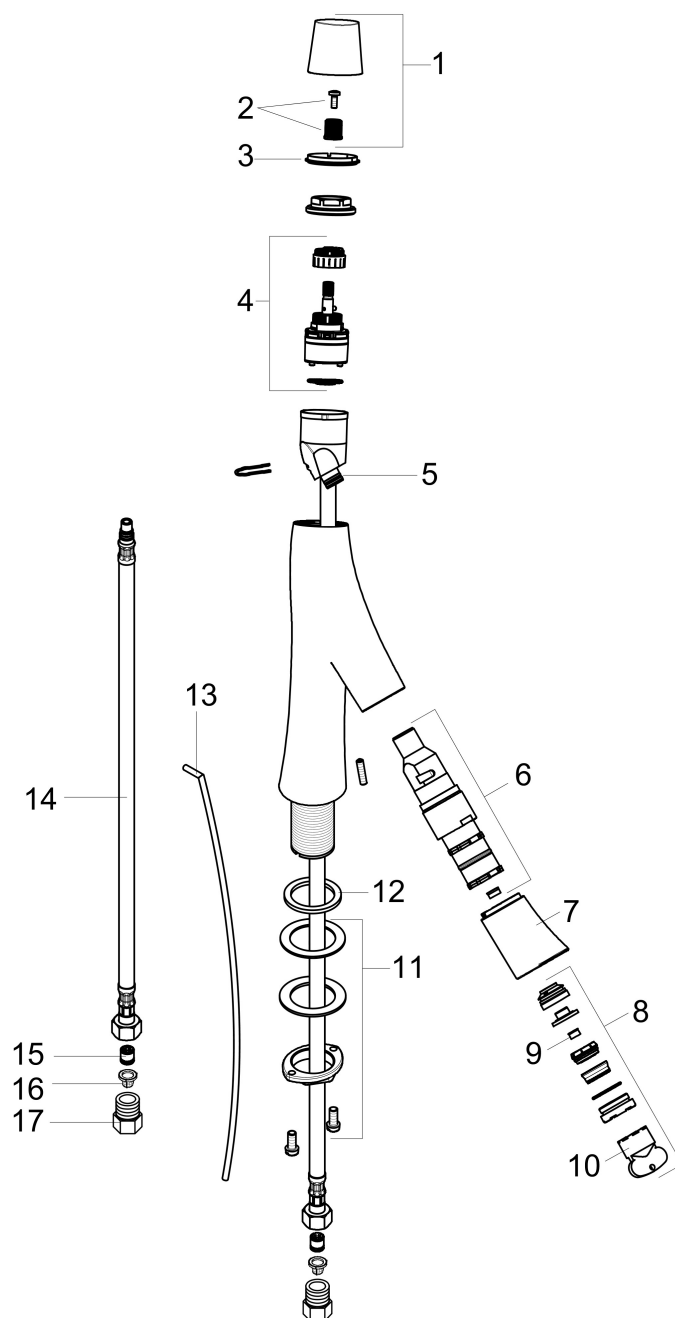

## Features

- Handle design: cylinder handle
- Spray pattern: shower spray
- Maximum flow rate (at 3 bar): 3.4 l/min
- Flow rate booster at 3 bar: 4.5 l/min
- Ceramic valve for volume control
- ceramic cartridge for temperature control
- Separation of temperature and volume control
- Pop-up drain G 1

## Drawing

## Spare Parts Drawings for build year: >07/16

Brand AXOR  
 Art. Name **AXOR Starck Organic** 2-Handle Faucet 50 with Pop-Up Drain, 1.2 GPM  
 Art. Nr. 12014001  
 Surface Chrome  
 Pos. 1

## Spare parts list for build year: >07/16

Pos.	Description	Article number
1	handle	98296000
2	handle fixing set	98932000
3	color-ring cold / hot water	98304000
4	cartridge, assy	98303000
5	O-ring 11x1,5	98385000
6	shut off cartridge	98302000
7	spout cpl.	98297000
8	spray former	98299000
9	flow limiter (4 l/min)	92491000
10	special tool	95158000
11	flat seal	98749000
12	fixing set (Ø 32)	13961000
13	pull rod	97158000
14	connection hose 600 mm M8x0,75 G3/8	95664000
15	non return valve DW 10	96456000
16	filter packing	95291000
17	adapter for connection hose	88802000
a	pop up waste	88509000