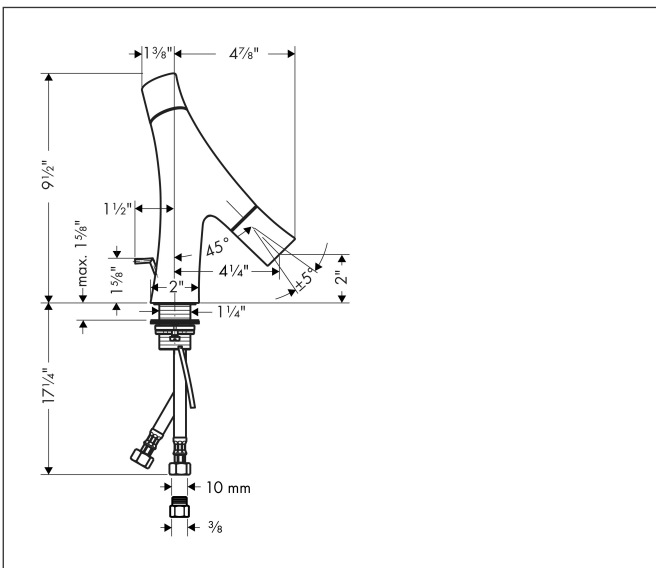

Brand	AXOR
Art. Name	AXOR Starck Organic 2-Handle Faucet 50 with Pop-Up Drain, 1.2 GPM
Art. Nr.	12014001
Surface	Chrome
Pos.	1

Product Picture

Features

- Handle design: cylinder handle
- Spray pattern: shower spray
- Maximum flow rate (at 3 bar): 3.4 l/min
- Flow rate booster at 3 bar: 4.5 l/min
- Ceramic valve for volume control
- ceramic cartridge for temperature control
- Separation of temperature and volume control
- Pop-up drain G 1

Drawing

Technology