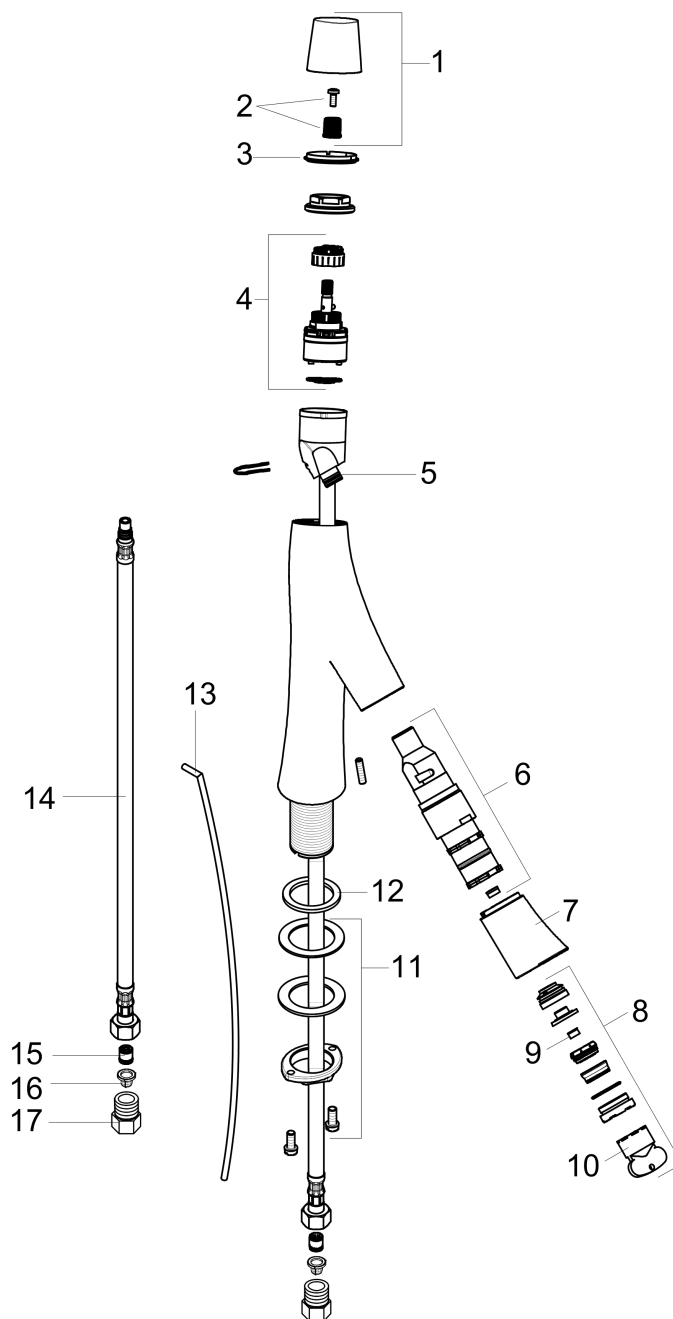

AXOR Starck Organic
2-Handle Faucet 50 with Pop-Up Drain, 1.2 GPM
 Finishes : **chrome** Part no. : **12014001**

Description

Features

- Shower spray pattern
- Flow: 0.9 GPM (3.4 L/Min)
- Flow boost setting: 1.2 GPM (4.5 L/Min)
- Ceramic cartridge for volume control
- Ceramic cartridge for temperature control
- Separate controls for temperature and volume
- Includes pop-up drain

Item details

List Price \$ 682.00

Technology

Compliance

Product image

Scale drawing

AXOR Starck Organic
2-Handle Faucet 50 with Pop-Up Drain, 1.2 GPM
 Finishes : **chrome** Part no. : **12014001**

Exploded drawing

Year of production: >07/16

AXOR Starck Organic
2-Handle Faucet 50 with Pop-Up Drain, 1.2 GPM
 Finishes : **chrome** Part no. : **12014001**

Spare parts list

Year of production: >07/16

Pos.	Description	Part no.	Price	PU
1	handle	98296000	-	1
2	handle fixing set	98932000	-	1
3	color-ring cold / hot water	98304000	-	1
4	cartridge, assy	98303000	-	1
5	O-ring 11x1,5	98385000	-	1
6	shut off cartridge	98302000	-	1
7	spout cpl.	98297000	-	1
8	spray former	98299000	-	1
9	flow limiter (4 l/min)	92491000	-	1
10	special tool	95158000	-	1
11	flat seal	98749000	-	1
12	fixing set (Ø 32)	13961000	-	1
13	pull rod	97158000	-	1
14	connection hose 600 mm M8x0,75 G3/8	95664000	-	1
15	non return valve DW 10	96456000	-	1
16	filter packing	95291000	-	1
17	adapter for connection hose	88802000	-	1
a	pop up waste	88509000	-	1