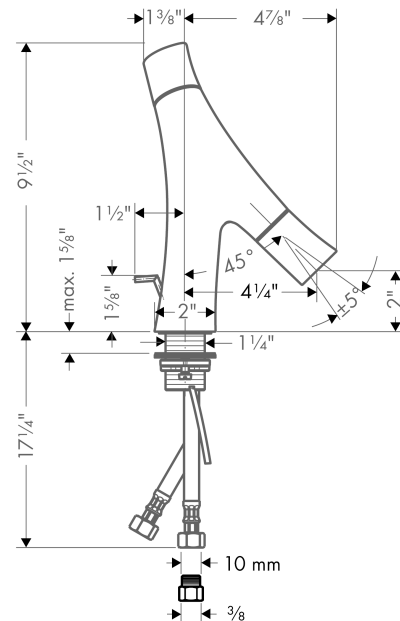

AXOR Starck Organic
2-Handle Faucet 50 with Pop-Up Drain, 1.2 GPM
 Finishes : **chrome** Part no. : **12014001**

Description

Features

- Shower spray pattern
- Flow: 0.9 GPM (3.4 L/Min)
- Flow boost setting: 1.2 GPM (4.5 L/Min)
- Ceramic cartridge for volume control
- Ceramic cartridge for temperature control
- Separate controls for temperature and volume
- Includes pop-up drain

Item details

List Price \$ 682.00

Technology

Compliance

Product image

Scale drawing

AXOR Starck Organic
2-Handle Faucet 50 with Pop-Up Drain, 1.2 GPM
 Finishes : **chrome** Part no. : **12014001**

Exploded drawing

Year of production: >07/16

AXOR Starck Organic
2-Handle Faucet 50 with Pop-Up Drain, 1.2 GPM
 Finishes : **chrome** Part no. : **12014001**

Spare parts list

Year of production: >07/16

Pos.	Description	Part no.	Price	PU
1	handle	98296000	-	1
2	handle fixing set	98932000	-	1
3	color-ring cold / hot water	98304000	-	1
4	cartridge, assy	98303000	-	1
5	O-ring 11x1,5	98385000	-	1
6	shut off cartridge	98302000	-	1
7	spout cpl.	98297000	-	1
8	spray former	98299000	-	1
9	flow limiter (4 l/min)	92491000	-	1
10	special tool	95158000	-	1
11	flat seal	98749000	-	1
12	fixing set (Ø 32)	13961000	-	1
13	pull rod	97158000	-	1
14	connection hose 600 mm M8x0,75 G3/8	95664000	-	1
15	non return valve DW 10	96456000	-	1
16	filter packing	95291000	-	1
17	adapter for connection hose	88802000	-	1
a	pop up waste	88509000	-	1