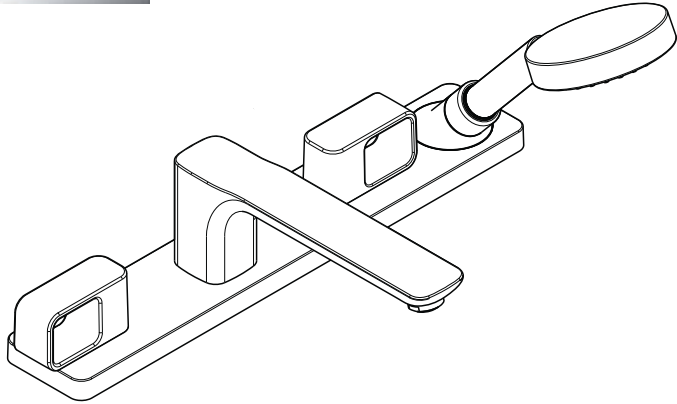

Urquiola Trim, 4-Hole Roman Tub Set, with Base Plate

11443XX1

**QUICK
CLEAN**

Product Features

- 90° ceramic cartridges
- Tub spout with diverter
- Raindance S 100 AIR 1-jet handshower with QuickClean cleaning system, 2.5 gpm

Available Finishes

Chrome	11443001
Polished Nickel	11443831

Required Accessories

rough valve	13444181
mounting plate	39449001

The measurements shown are for reference only.

Products and specifications shown are subject to change without notice.