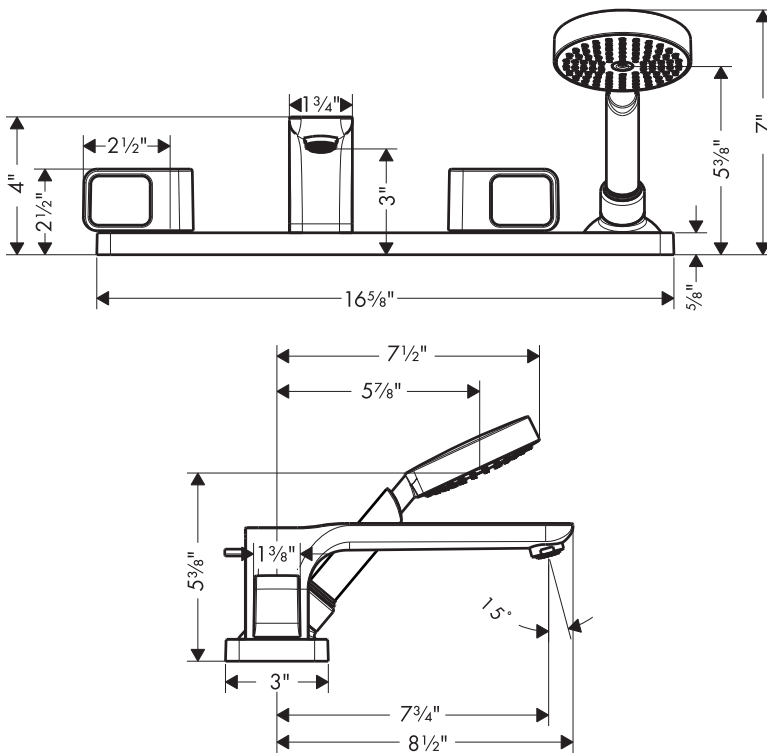

Urquiola Trim, 4-Hole Roman Tub Set, with Base Plate

11443XX1

**QUICK
CLEAN**

Product Features

- 90° ceramic cartridges
- Tub spout with diverter
- Raindance S 100 AIR 1-jet handshower with QuickClean cleaning system, 2.5 gpm

Available Finishes

Chrome	11443001
Polished Nickel	11443831

Required Accessories

rough valve	13444181
mounting plate	39449001

The measurements shown are for reference only.

Products and specifications shown are subject to change without notice.

Specification sheet revised 3/2010

AXOR[®]
hansgrohe