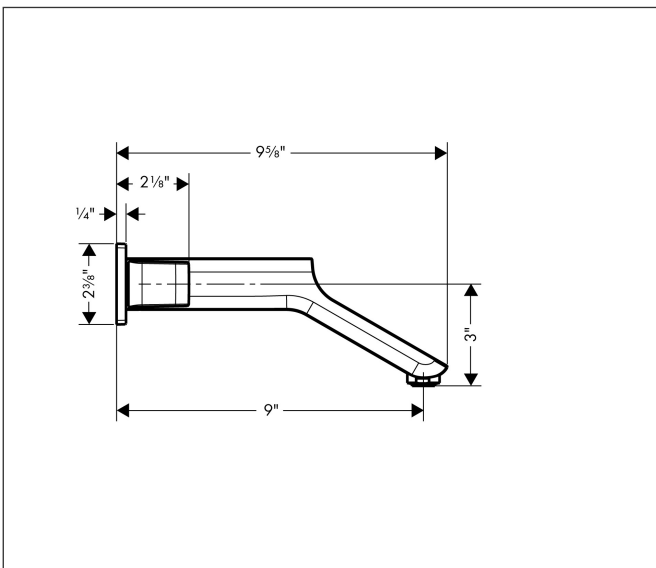

Brand	AXOR
Art. Name	AXOR Urquiola Wall-Mounted Widespread Faucet Trim with Base Plate, 1.2 GPM, without Pop-up Drain
Art. Nr.	11043001
Surface	Chrome
Pos.	1

Product Picture

Features

- Handle design: lever handle
- Spray pattern: aerated spray
- Maximum flow rate (at 3 bar): 4.5 l/min
- Ceramic valves hot/cold 90°

Drawing

Technology