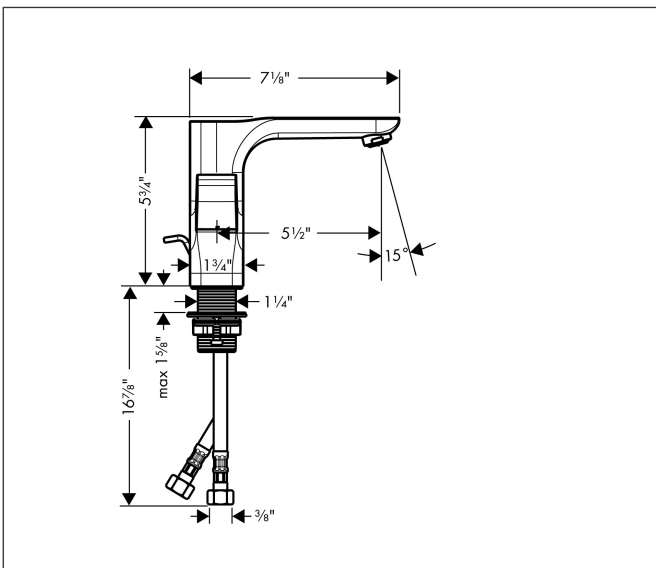

Brand AXOR
Art. Name **AXOR Urquiola** 2-Handle Faucet 120 with Pop-Up Drain, 1.2 GPM
Art. Nr. 11024001
Surface Chrome
Pos. 1

Product Picture

Features

- Handle design: cylinder handle
- Spray pattern: aerated spray
- Maximum flow rate (at 3 bar): 4.5 l/min
- Ceramic valves 90°
- Pop-up drain G 1

Drawing

Technology