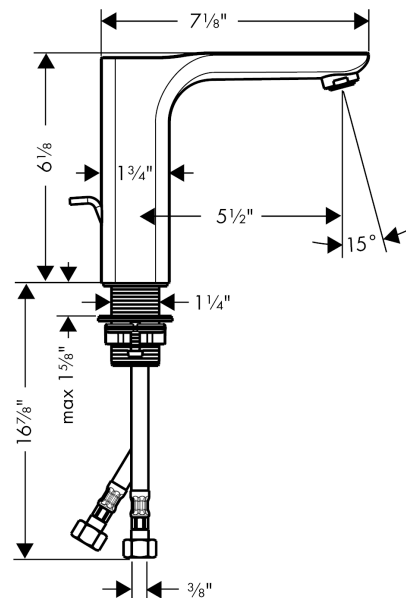

## Scale drawing

**AXOR Urquiola**  
**AXOR Urquiola Single-Hole Faucet, 1.2 GPM**  
Finishes : **chrome** Part no. : **11020001**

## Exploded drawing

Year of production: >07/16

**AXOR Urquiola**  
**AXOR Urquiola Single-Hole Faucet, 1.2 GPM**  
 Finishes : **chrome** Part no. : **11020001**

## Spare parts list

Year of production: >07/16

Pos.	Description	Part no.	PC	PU
1	handle	11093000	0	1
2	screw cover	96338000	0	1
3	flange	98863000	0	1
4	nut	95178000	0	1
5	O-Ring 22x2	98185000	0	1
6	cartridge, assy	95973001	0	1
7	aerator M24x1 (4,5 l/min)	92877000	0	1
8	flat seal	98749000	0	1
9	fixing set (Ø 32)	13961000	0	1
10	connection hose 18½" M8x0,75 3/8"	96321001	0	1
a	pull rod	96923000	0	1
b	pop up waste	94159000	0	1
c	O-ring 25x2	98389000	0	1