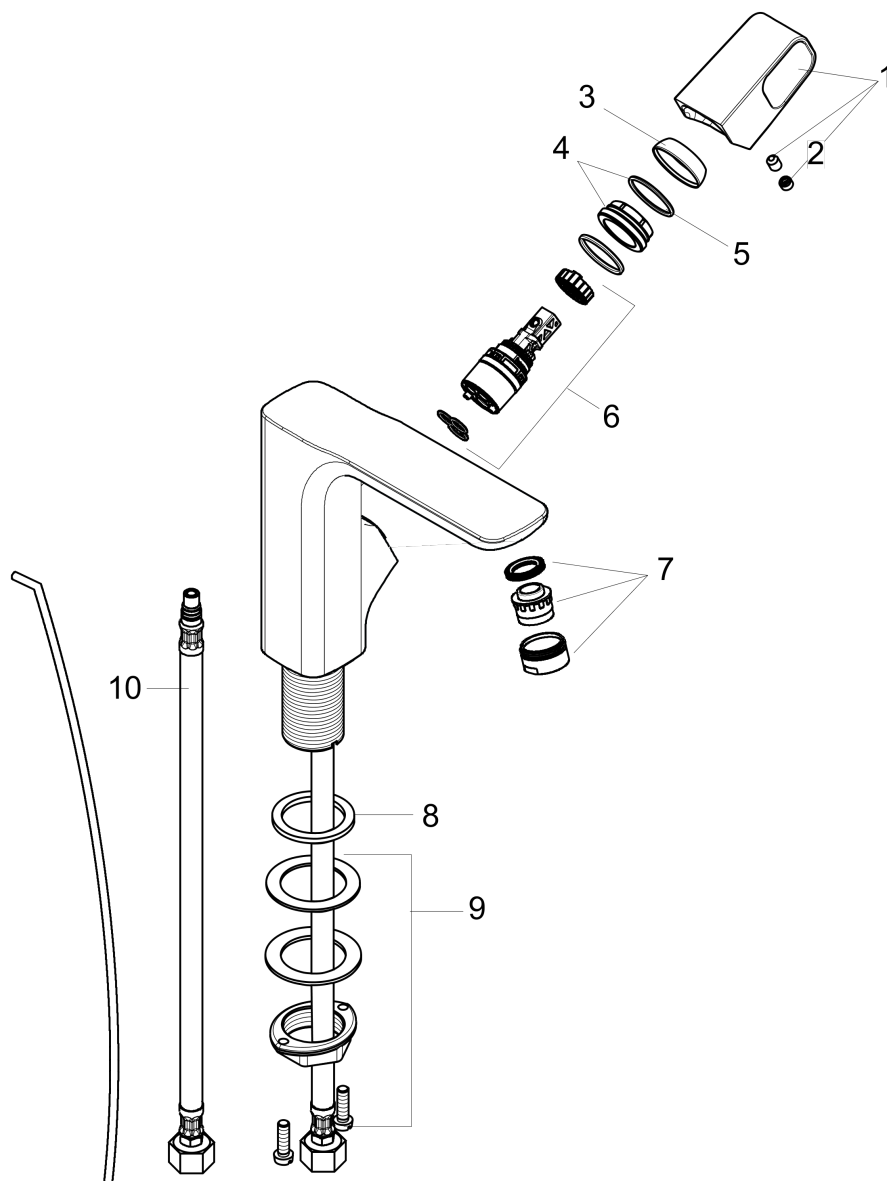

## Scale drawing

**AXOR Urquiola**  
**AXOR Urquiola Single-Hole Faucet, 1.2 GPM**  
Finishes : **chrome** Part no. : **11020001**

## Exploded drawing

Year of production: >07/16

**AXOR Urquiola**  
**AXOR Urquiola Single-Hole Faucet, 1.2 GPM**  
 Finishes : **chrome** Part no. : **11020001**

## Spare parts list

Year of production: >07/16

Pos.	Description	Part no.	PC	PU
1	handle	11093000	0	1
2	screw cover	96338000	0	1
3	flange	98863000	0	1
4	nut	95178000	0	1
5	O-Ring 22x2	98185000	0	1
6	cartridge, assy	95973001	0	1
7	aerator M24x1 (4,5 l/min)	92877000	0	1
8	flat seal	98749000	0	1
9	fixing set (Ø 32)	13961000	0	1
10	connection hose 18½" M8x0,75 3/8"	96321001	0	1
a	pull rod	96923000	0	1
b	pop up waste	94159000	0	1
c	O-ring 25x2	98389000	0	1