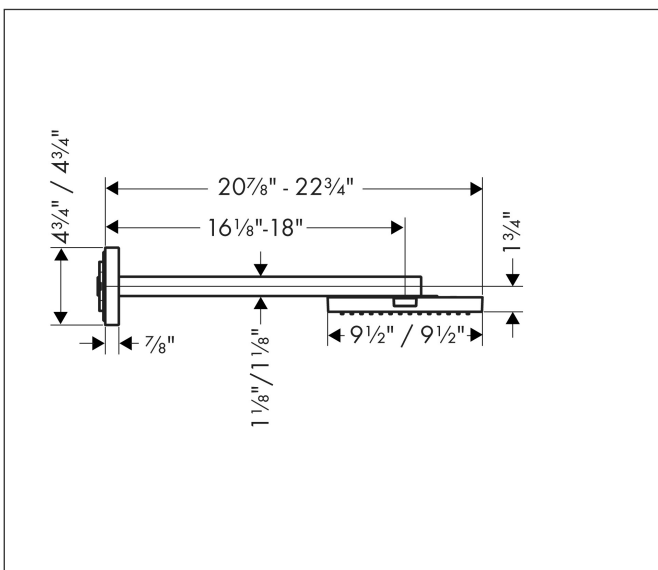

Brand	AXOR
Art. Name	AXOR ShowerSolutions Showerhead 240 1-Jet with Showerarm Trim, 2.5 GPM
Art. Nr.	10925341
Surface	brushed black chrome
Pos.	1

Product Picture

Drawing

Features

- Consists of: Showerhead, Showerarm, Escutcheon
- Shower head size: 240 x 240 mm
- Spray modes: RainAir
- 196 no-clog spray channels
- Spray face finish: Fully-finished matching spray face
- Flow: 2.5 GPM (9.5 L/Min)
- Spray face removable for cleaning
- Does not include: Rough