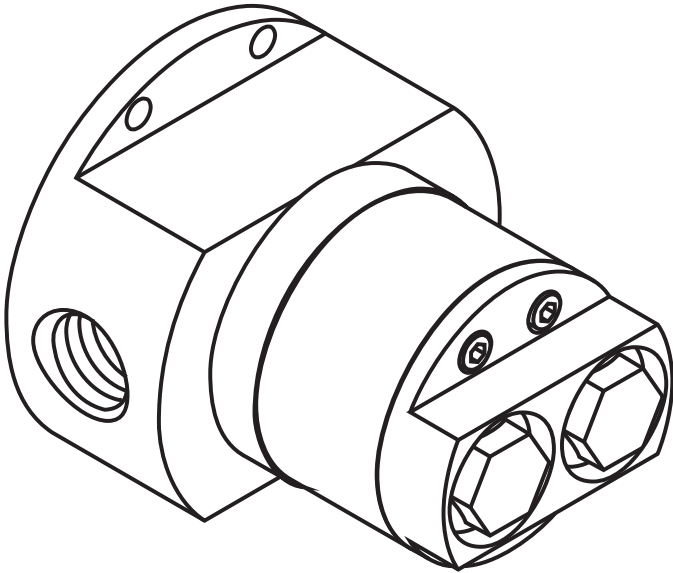

Rough, Starck Shower Column 10902181

Product Specification

For use with the following shower columns:

10905XX1 Starck Shower Column

10907XX1 Starck Shower Column

10912XX1 Starck Shower Column with Thermostat

Columns 10905XX1 and 10907XX1 are not anti-scald. If anti-scald capability is desired or required, install remote pressure balance valve 13418181 on the hot and cold supplies before this rough.