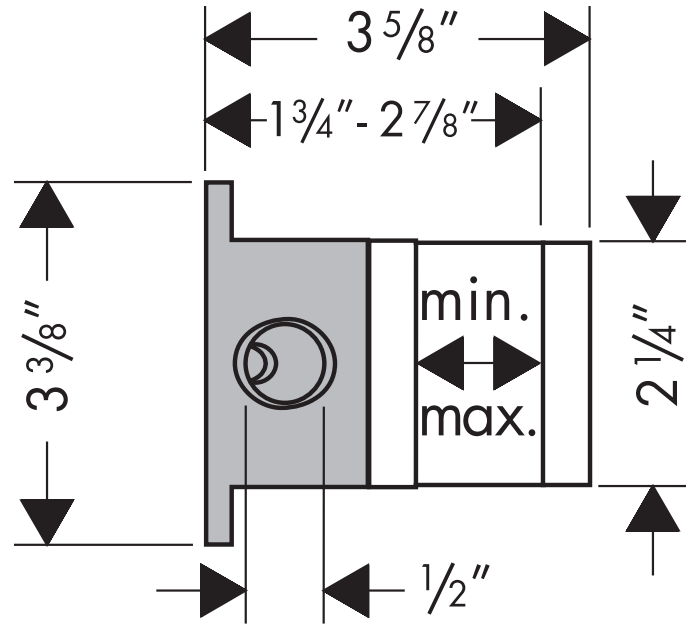

Rough, Starck Shower Column 10902181

Product Specification

For use with the following shower columns:

10905XX1 Starck Shower Column

10907XX1 Starck Shower Column

10912XX1 Starck Shower Column with Thermostat

Columns 10905XX1 and 10907XX1 are not anti-scald. If anti-scald capability is desired or required, install remote pressure balance valve 13418181 on the hot and cold supplies before this rough.