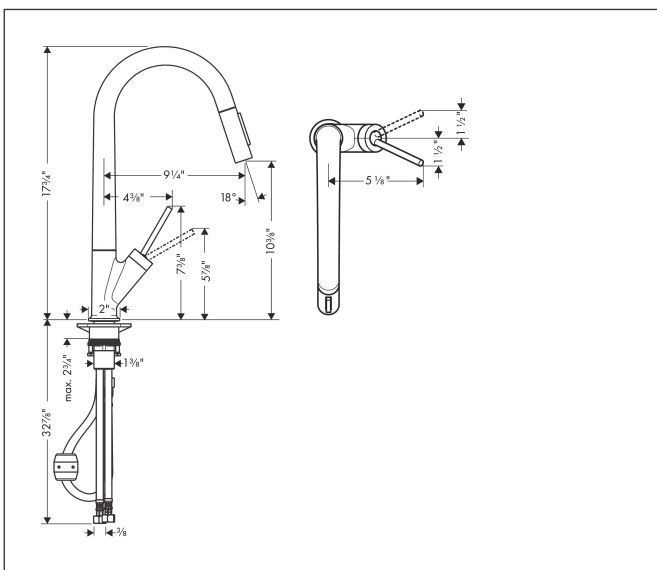

Brand AXOR
 Art. Name **AXOR Starck** HighArc Kitchen Faucet 2-Spray Pull-Down, 1.75 GPM
 Art. Nr. 10821341
 Surface brushed black chrome
 Pos. 1

Product Picture

Drawing

Features

- Projection: 235 mm
- Swivel range 150°
- Laminar spray, Needle spray
- Toggle spray diverter
- MagFit magnetic sprayhead docking
- Deck mounted
- Flow: 1.75 GPM (6.6 L/Min)
- Joystick ceramic cartridge
- 3/8" connections
- Integrated double backflow prevention
- Extension length Up to 30" (50cm)