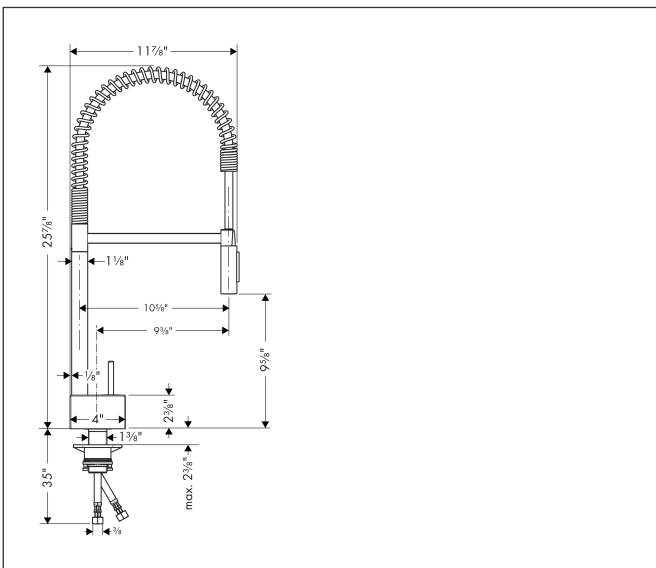

Drawing

Technology

Spray Types