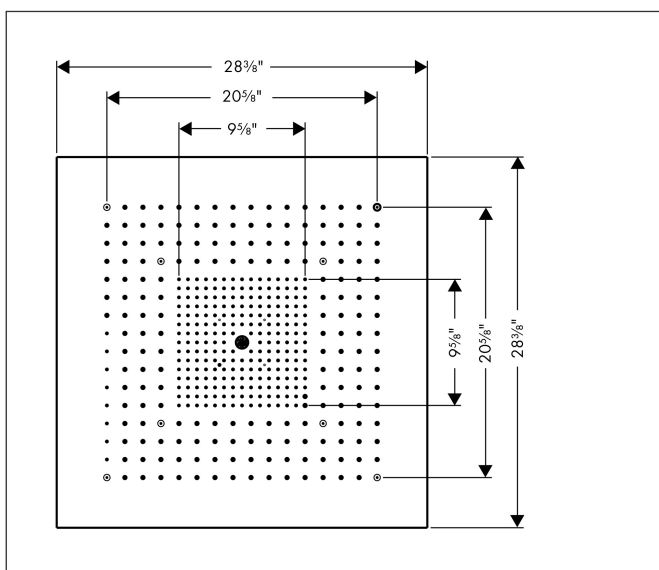

Brand AXOR
 Art. Name **AXOR ShowerSolutions** ShowerHeaven 720/720 3-Jet, 2.5 GPM
 Art. Nr. 10625801
 Surface Stainless Steel Optic
 Pos. 1

Product Picture

Features

- Consists of: overhead shower, base set
- Showerhead size: 720 x 720 mm
- Spray pattern: RainAir, Rain, MonoRain
- Maximum flow rate (at 3 bar): 9.5 l/min
- Spray zones: Bodyzone - outer overhead shower zone, Rain-zone - inner overhead shower zone with AirPower function, MonoRain spray at Ø 17 mm
- 405 no-clog spray nozzles
- Spray disc surface: fully finished matching spray face
- The 3 spray zones must be controlled via 3 valves or a diverter valve with 3 outlets

Drawing

Technology

Spray Types