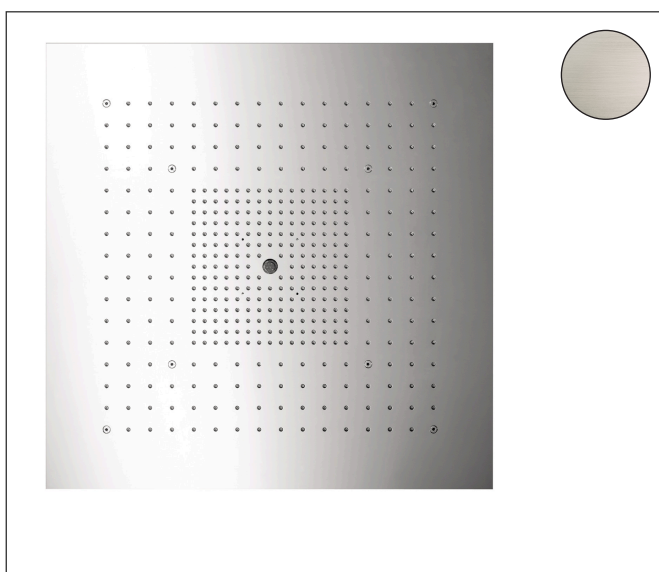

Brand AXOR
 Art. Name **AXOR ShowerSolutions** ShowerHeaven 720/720 3-Jet, 2.5 GPM
 Art. Nr. 10625801
 Surface Stainless Steel Optic
 Pos. 1

Product Picture

Features

- Consists of: overhead shower, base set
- Showerhead size: 720 x 720 mm
- Spray pattern: RainAir, Rain, MonoRain
- Maximum flow rate (at 3 bar): 9.5 l/min
- Spray zones: Bodyzone - outer overhead shower zone, Rain-zone - inner overhead shower zone with AirPower function, MonoRain spray at Ø 17 mm
- 405 no-clog spray nozzles
- Spray disc surface: fully finished matching spray face
- The 3 spray zones must be controlled via 3 valves or a diverter valve with 3 outlets

Drawing

Technology

Spray Types