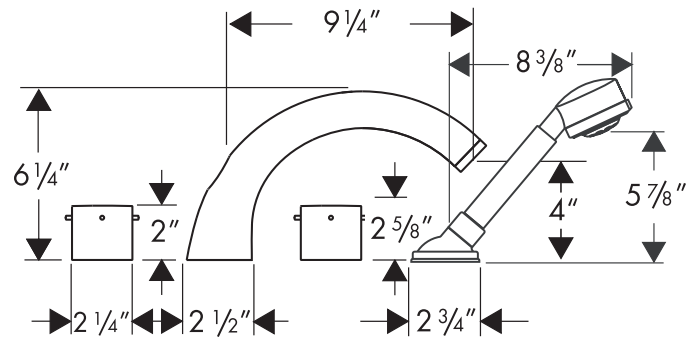

Axor Starck Trim, Large 4-Hole Roman Tub Set

10454XX1

Available in Chrome (00), Brushed Nickel (82)

Product Specification

Handles with raised finger grips

Handshower with three spray modes

Full spray, 50% water saving spray, soft aerated

Quiclean™ cleaning system

Flow rate 2.5 gpm

Protection against back siphonage provided by check valve

Requires rough 13444181 (not included)

hansgrohe