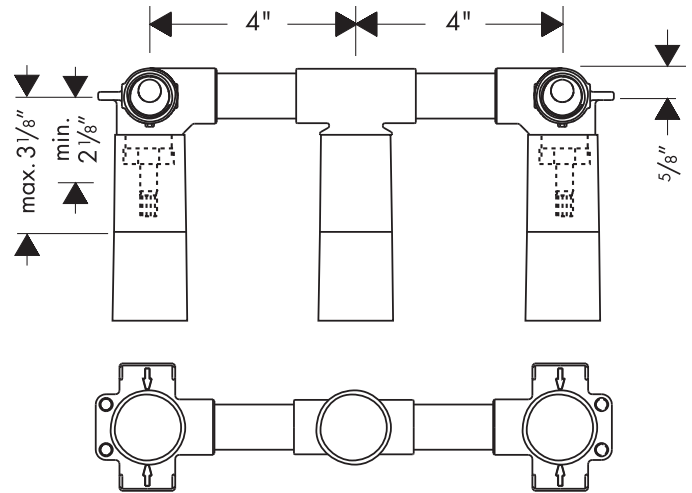

# Rough, Wall-mount Widespread Lavatory Rough, Wall-mount Roman Tub Set 10303181

## Product Specification

Used with Citterio, Uno, Montreux, and Terrano wall-mount widespread lavatory faucets  
Used with Citterio wall-mount roman tub sets  
Ceramic valve cartridges  
1/2" NPT female connections  
Flow rate up to 10 gpm @ 44 psi