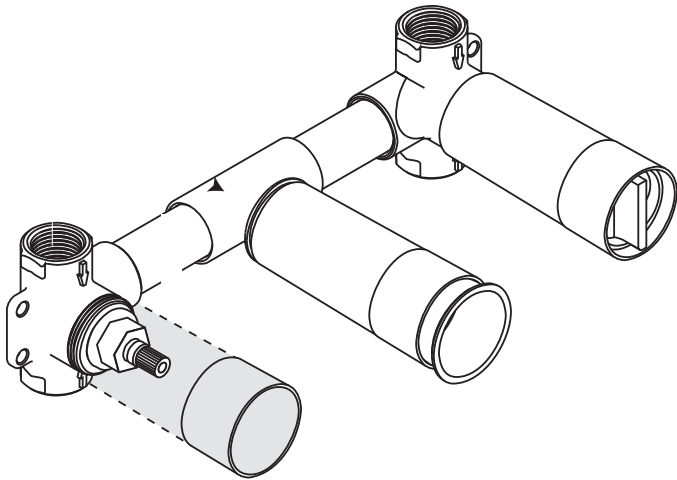

# Rough, Wall-mount Widespread Lavatory Rough, Wall-mount Roman Tub Set 10303181

## Product Specification

Used with Citterio, Uno, Montreux, and Terrano wall-mount widespread lavatory faucets  
Used with Citterio wall-mount roman tub sets  
Ceramic valve cartridges  
1/2" NPT female connections  
Flow rate up to 10 gpm @ 44 psi