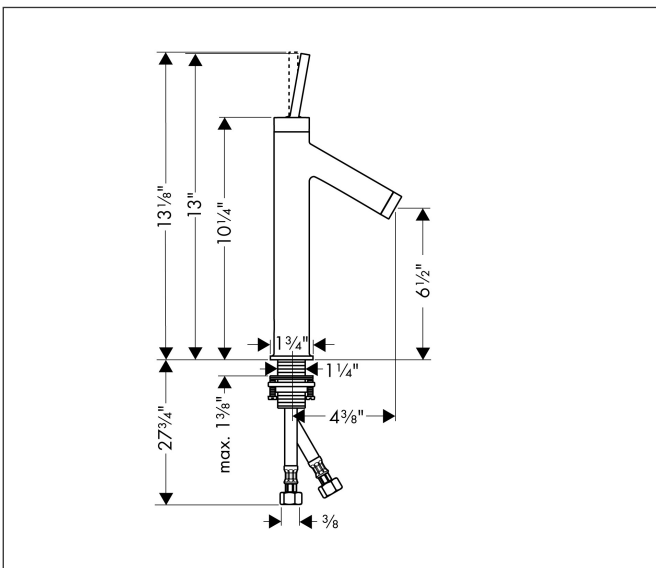

Brand	AXOR
Art. Name	AXOR Starck Single-Hole Faucet 170, 1.2 GPM
Art. Nr.	10123341
Surface	brushed black chrome
Pos.	1

Product Picture

Features

- Spray modes: Aerated spray
- Flow: 1.2 GPM (4.5 L/Min)
- Ceramic cartridge
- Does not include: Pop-up assembly

Drawing

Technology