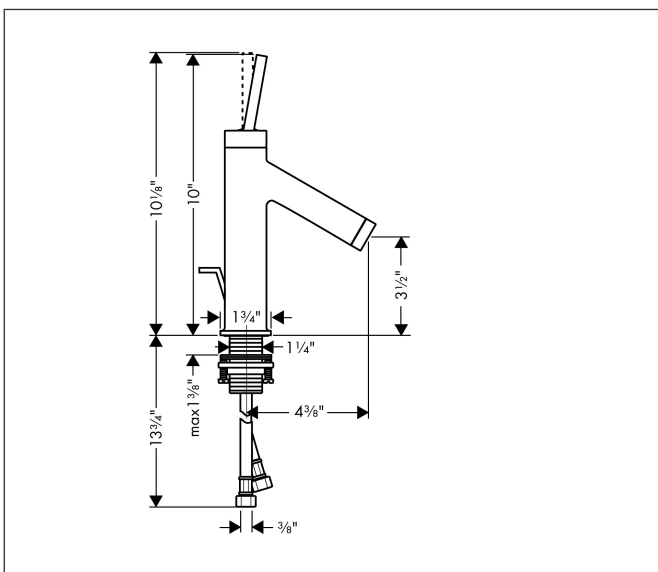

Brand AXOR
 Art. Name **AXOR Starck** Single-Hole Faucet 90 with Pop-Up Drain, 1.2 GPM
 Art. Nr. 10111251
 Surface brushed gold optic
 Pos. 1

Product Picture

Drawing

Features

- Spray modes: Aerated spray
- Flow: 1.2 GPM (4.5 L/Min)
- Ceramic cartridge
- Includes pop-up drain