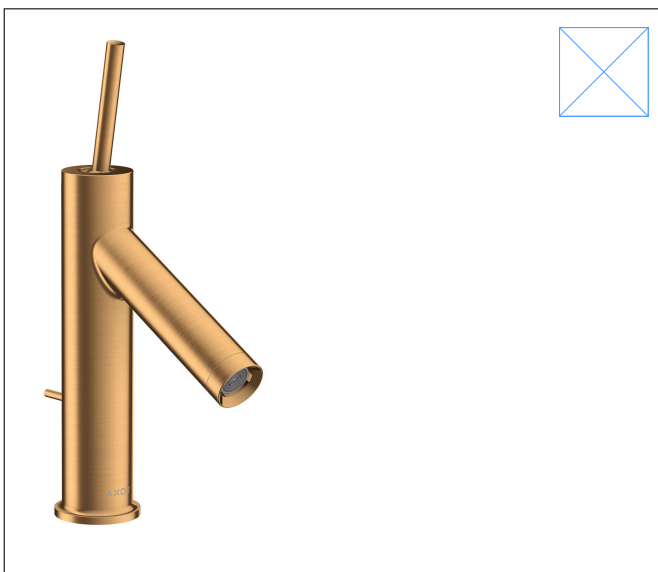

Brand AXOR
 Art. Name **AXOR Starck** Single-Hole Faucet 90 with Pop-Up Drain, 1.2 GPM
 Art. Nr. 10111251
 Surface brushed gold optic
 Pos. 1

Product Picture

Drawing

Features

- Spray modes: Aerated spray
- Flow: 1.2 GPM (4.5 L/Min)
- Ceramic cartridge
- Includes pop-up drain