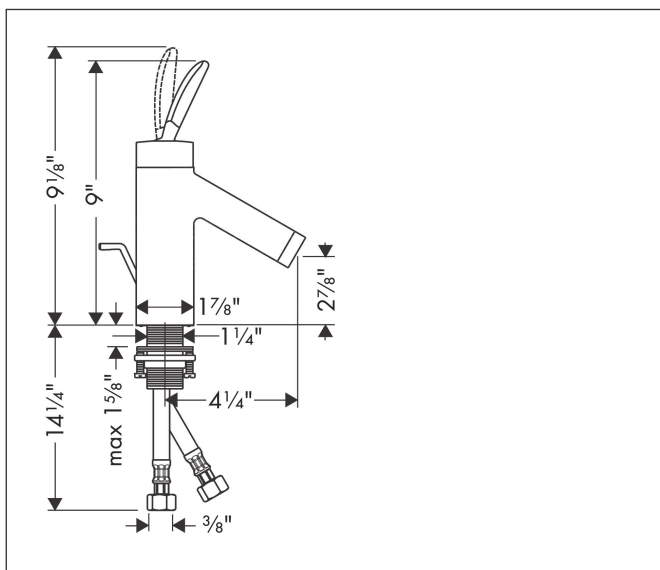

Brand AXOR
 Art. Name **AXOR Starck Classic** Single-Hole Faucet 70 with Pop-Up Drain, 1.2 GPM
 Art. Nr. 10010341
 Surface brushed black chrome
 Pos. 1

Product Picture

Features

- Spray modes: Aerated spray
- Flow: 1.2 GPM (4.5 L/Min)
- Ceramic cartridge
- Includes pop-up drain

Drawing

Technology