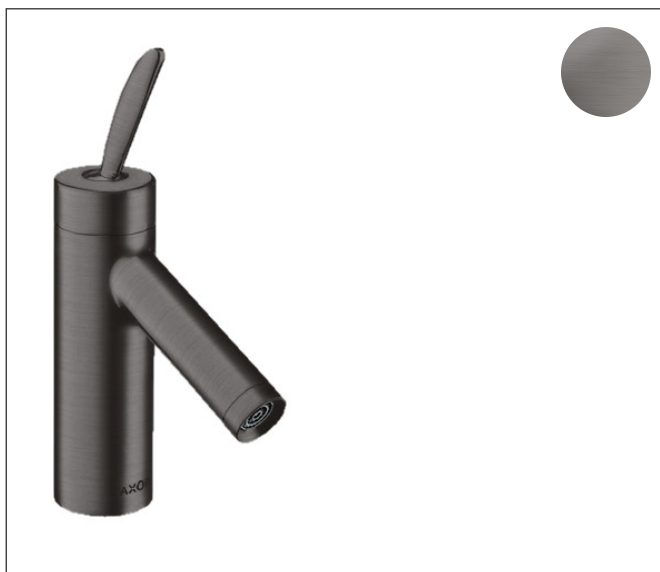

Brand AXOR
 Art. Name **AXOR Starck Classic** Single-Hole Faucet 70 with Pop-Up Drain, 1.2 GPM
 Art. Nr. 10010341
 Surface brushed black chrome
 Pos. 1

Product Picture

Features

- Spray modes: Aerated spray
- Flow: 1.2 GPM (4.5 L/Min)
- Ceramic cartridge
- Includes pop-up drain