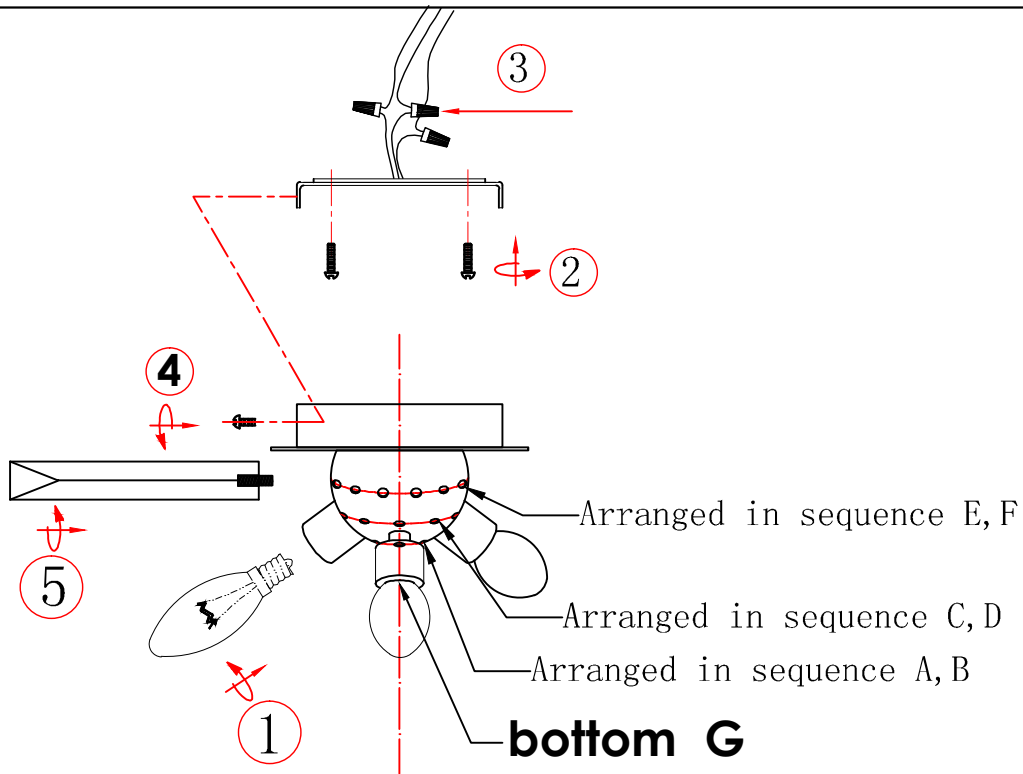

HF8205

AVE

L I G H T I N G

PALISADES

COLLECTION

Thank you for your purchase.

Welcome to the Avenue Lighting Family. Please follow these instructions carefully as they contain important information about the safety, use and disposal of this product. Read and understand all instructions before proceeding with assembly and installation of this fixture.

- This fixture **MUST** be installed by a licensed electrician.
- Read & understand the entire installation sheet.
- DO NOT substitute any parts, leave parts out, or use parts that are worn out or broken.
- Suitable for the use of 110-130V and 60Hz
- Please wear gloves during installation to avoid damage to the plating.
- Must be installed in a fixed location and be checked yearly.
- Please turn off the light source with a soft cloth as cleaning with a detergent is prohibited.