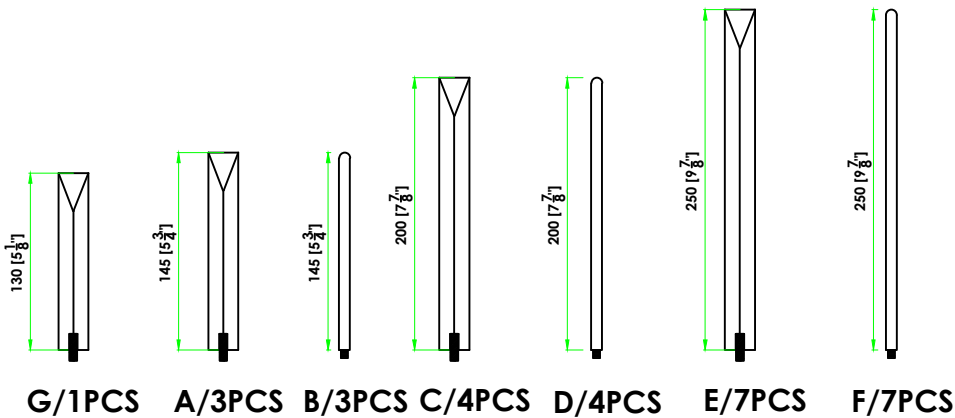

HF8205

AVE

L I G H T I N G

PALISADES

COLLECTION

Thank you for your purchase.

Welcome to the Avenue Lighting Family. Please follow these instructions carefully as they contain important information about the safety, use and disposal of this product. Read and understand all instructions before proceeding with assembly and installation of this fixture.

- -This fixture **MUST** be installed by a licensed electrician.
- -Read & understand the entire installation sheet.
- -DO NOT substitute any parts, leave parts out, or use parts that are worn out or broken.
- -Suitable for the use of 110-130V and 60Hz
- -Please wear gloves during installation to avoid damage to the plating.
- -Must be installed in a fixed location and be checked yearly.
- -Please turn off the light source with a soft cloth as cleaning with a detergent is prohibited.

Intertek
5010983

www.AvenueLighting.com

Clean with a soft damp cloth.