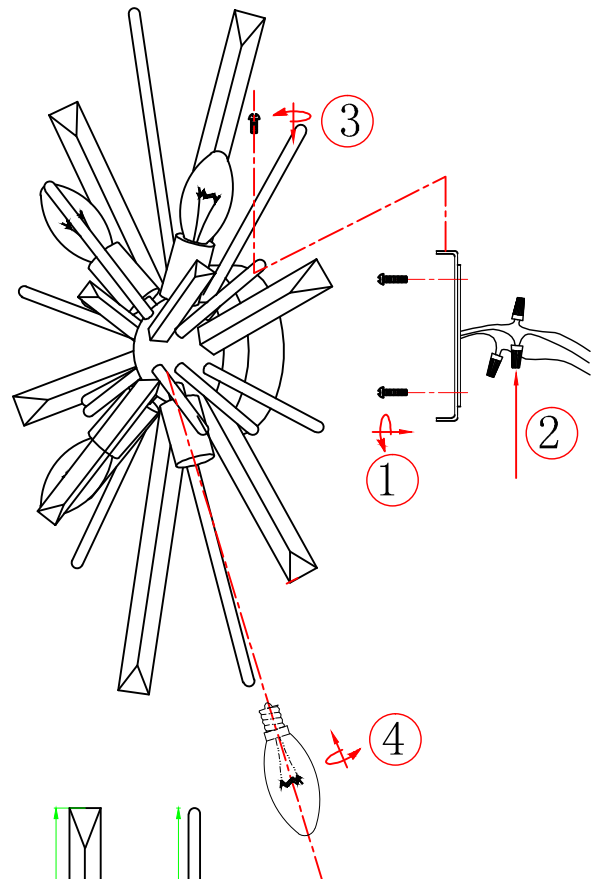

HF8204

AVE

L I G H T I N G

PALISADES

COLLECTION

Thank you for your purchase.

Welcome to the Avenue Lighting Family. Please follow these instructions carefully as they contain important information about the safety, use and disposal of this product. Read and understand all instructions before proceeding with assembly and installation of this fixture.

- This fixture **MUST** be installed by a licensed electrician.
- Read & understand the entire installation sheet.
- DO NOT substitute any parts, leave parts out, or use parts that are worn out or broken.
- Suitable for the use of 110-130V and 60Hz
- Please wear gloves during installation to avoid damage to the plating.
- Must be installed in a fixed location and be checked yearly.
- Please turn off the light source with a soft cloth as cleaning with a detergent is prohibited.

A/2PCS

B/6PCS

C/3PCS

D/3PCS

E/2PCS

F/4PCS

G/2PCS

H/2PCS