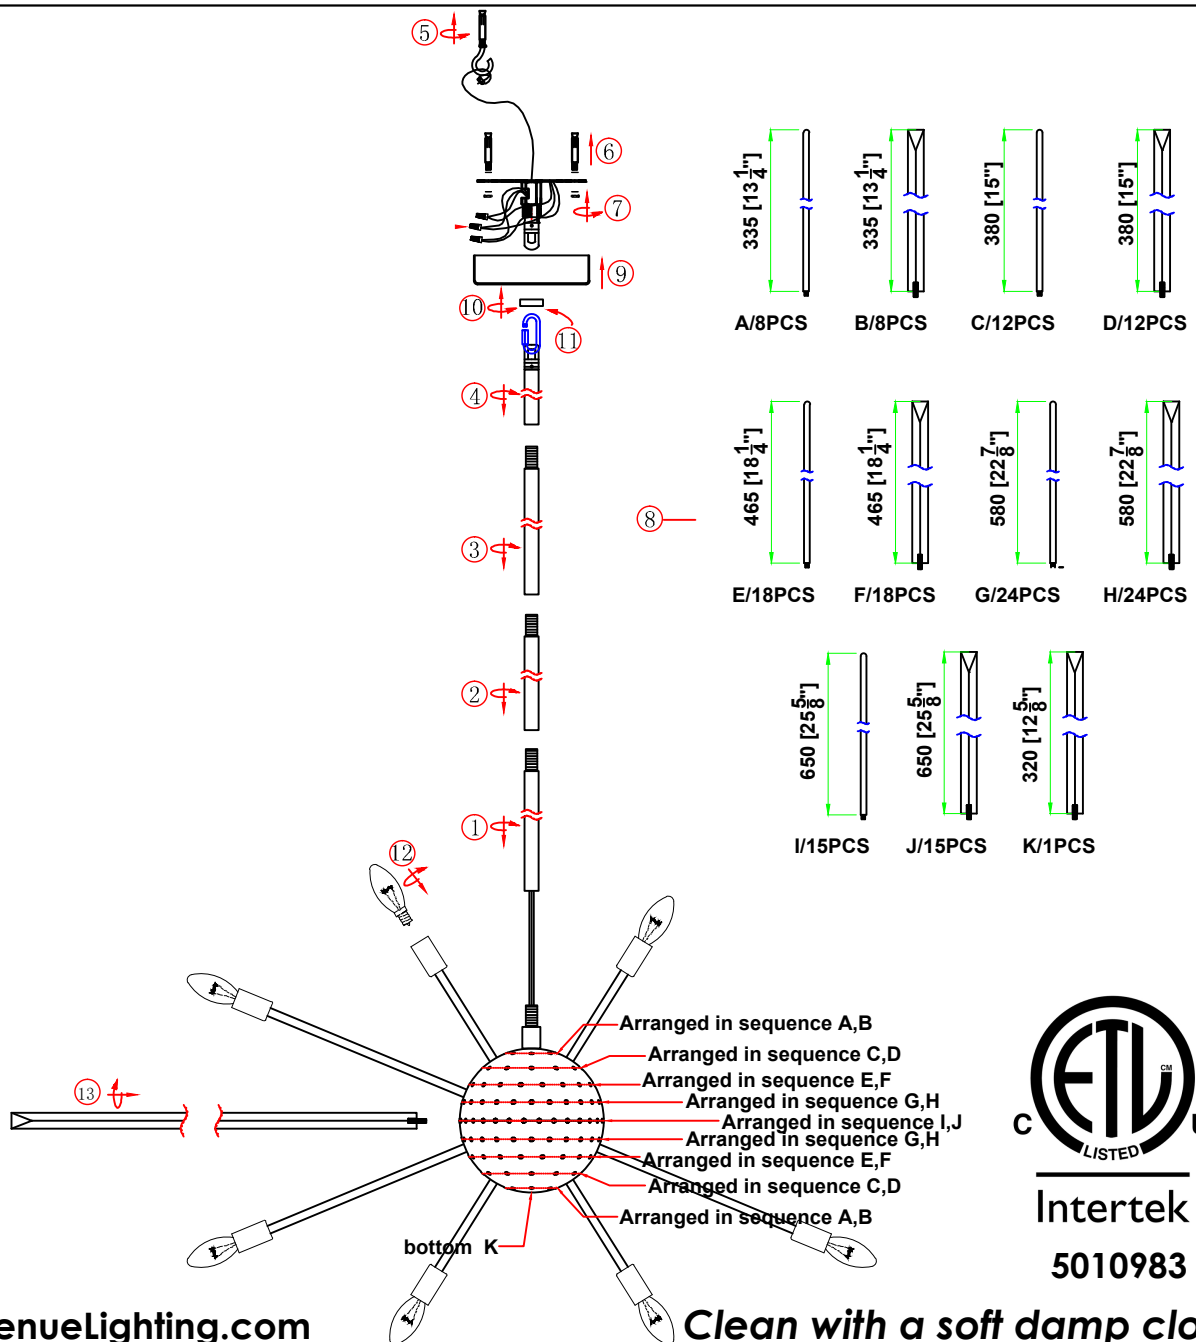

HF8200

PALISADES COLLECTION

Thank you for your purchase.

Welcome to the Avenue Lighting Family. Please follow these instructions carefully as they contain important information about the safety, use and disposal of this product. Read and understand all instructions before proceeding with assembly and installation of this fixture.

- This fixture **MUST** be installed by a licensed electrician.
- Read & understand the entire installation sheet.
- DO NOT substitute any parts, leave parts out, or use parts that are worn out or broken.
- Suitable for the use of 110-130V and 60Hz
- Please wear gloves during installation to avoid damage to the plating.
- Must be installed in a fixed location and be checked yearly.
- Please turn off the light source with a soft cloth as cleaning with a detergent is prohibited.