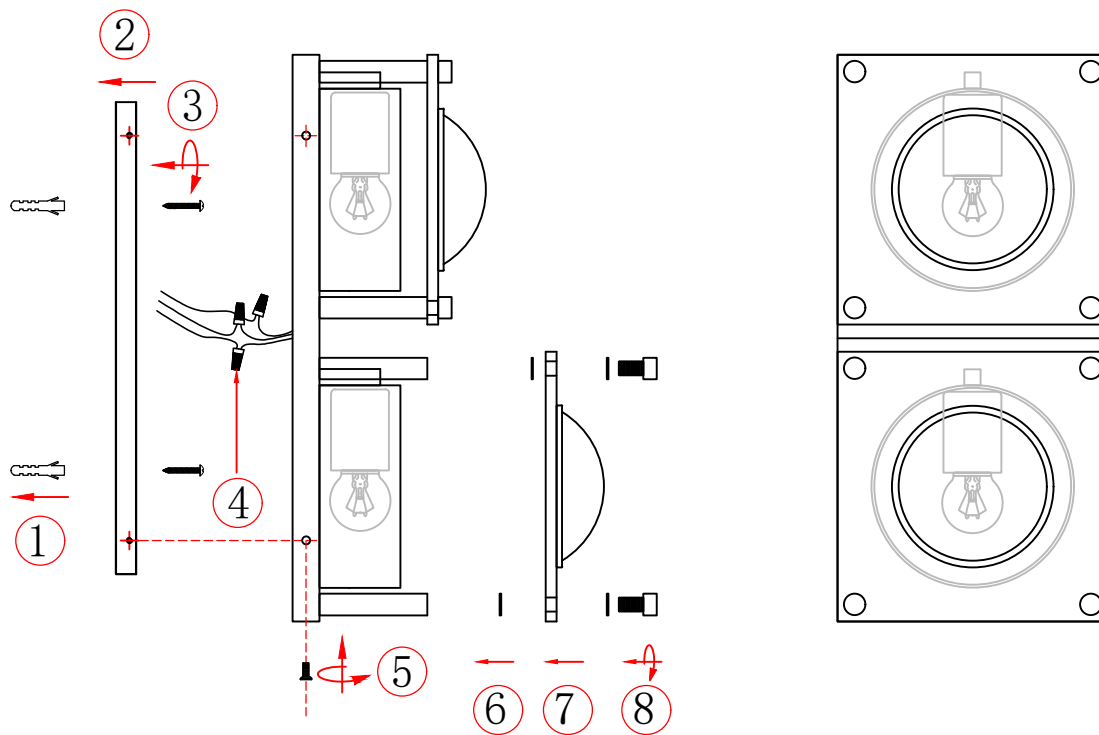

HF7102-BK

AVE

L I G H T I N G

PENINSULA COLLECTION

Thank you for your purchase.

Welcome to the Avenue Lighting Family. Please follow these instructions carefully as they contain important information about the safety, use and disposal of this product. Read and understand all instructions before proceeding with assembly and installation of this fixture.

- This fixture **MUST** be installed by a licensed electrician.
- Read & understand the entire installation sheet.
- DO NOT substitute any parts, leave parts out, or use parts that are worn out or broken.
- Suitable for the use of 110-130V and 60Hz
- Please wear gloves during installation to avoid damage to the plating.
- Must be installed in a fixed location and be checked yearly.
- Please turn off the light source with a soft cloth as cleaning with a detergent is prohibited.