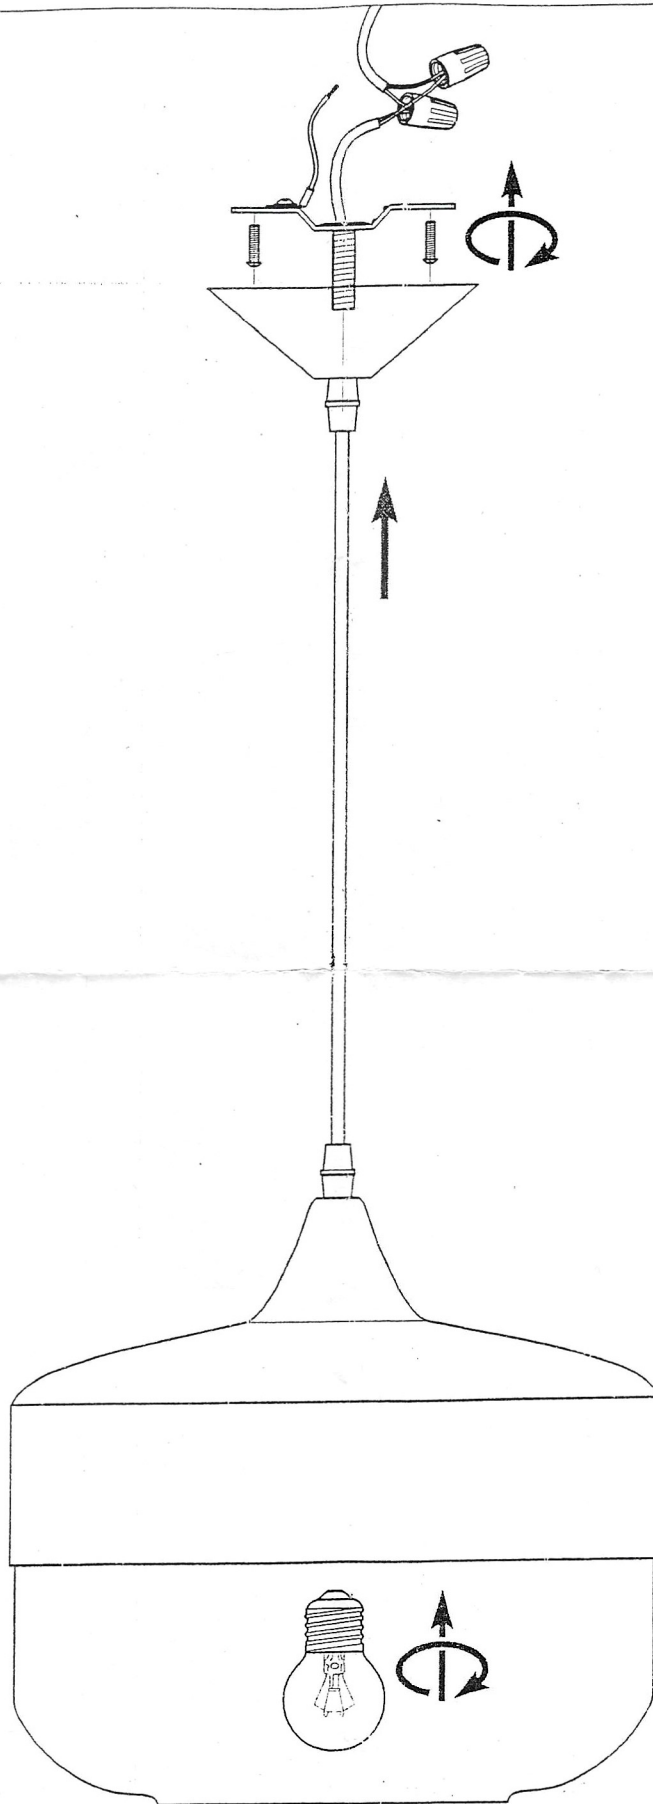

# INSTRUCTIONS

NOTES:

1. The symbol  indicates that the lamp head must be at least '0.2m' from the lighted surface.
2. The symbol  indicates this luminaire is suitable for use on normally flammable surface.
3. The symbol  indicates the luminaire is only suitable for use indoors.