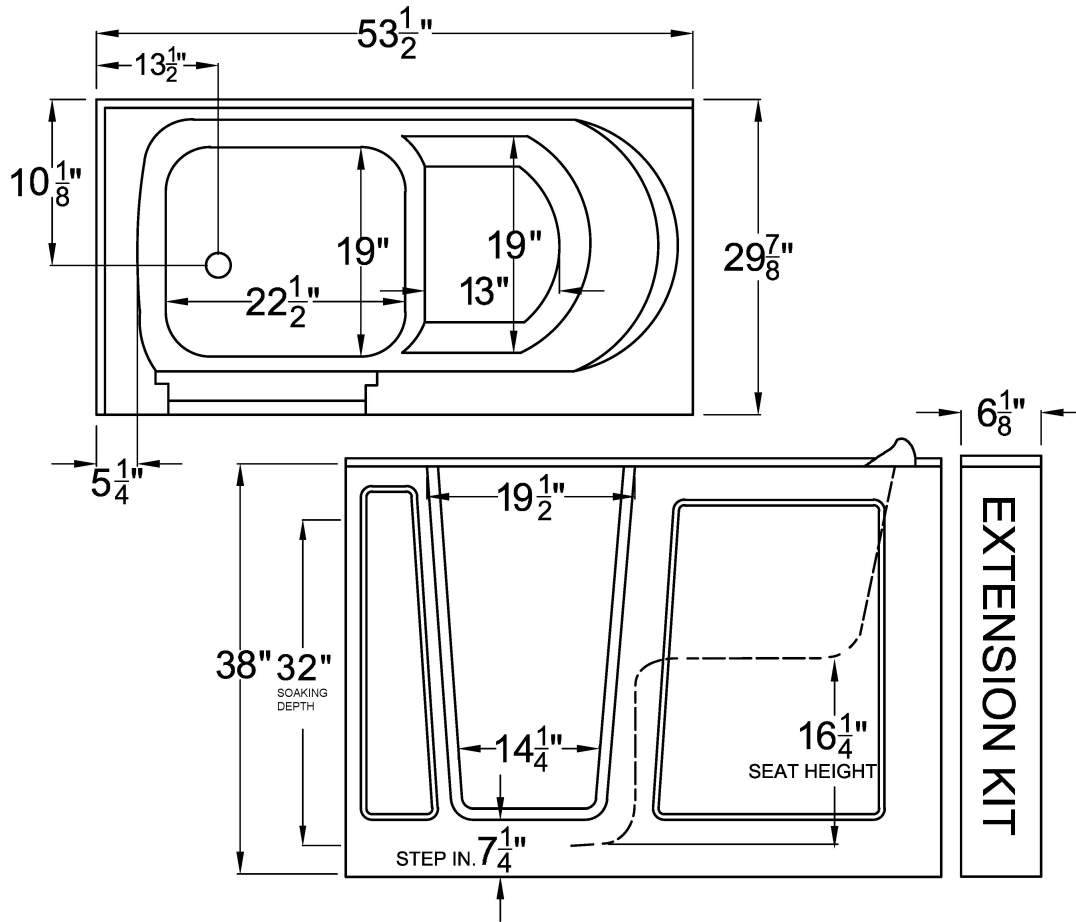

3054

WALK-IN BATHTUB

OVERALL SIZE (IN): 53.5 L x 29.75 W x 38 H

INTERIOR WIDTH (IN): 22

IMPORTANT! TEST THE TUB'S DRAIN AND JETS (if any) BEFORE PERMANENT INSTALLATION!

- Please measure tub on-site before building tub surrounding!
- Thoroughly read user installation guide and manual before starting installation.
- Measurements are subject to a +/- .5" variance and subject to change without notice.