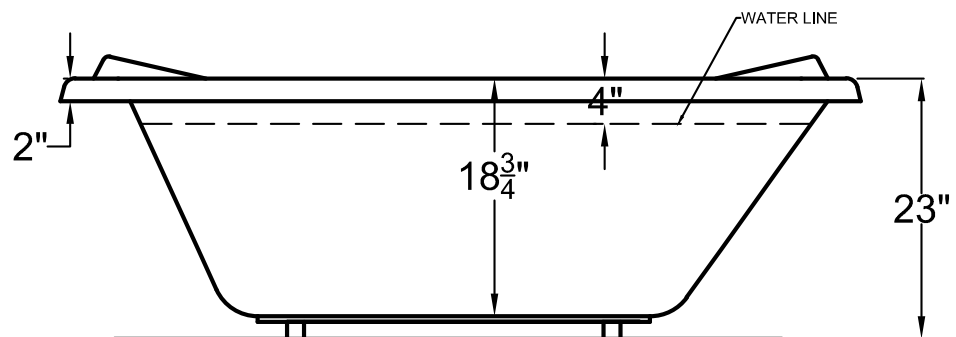

- **IMPORTANT!** TEST THE TUB'S DRAIN AND JETS (if any) BEFORE PERMANENT INSTALLATION!
- **INSPECT THE TUB WHEN RECEIVED!** Report any damages or missing parts within 5 business days of delivery date.
- Before ordering or installing, please consider future access to equipment.
- **Please measure tub on-site before building tub surrounding!**
- Jet, pump & blower locations are predetermined and cannot be changed.
- Tub door must remain closed when not in use.

- Please note that installer(s) must be certified or warranty will be voided.
- Measurements are subject to a +/- .5" variance and subject to change without notice. Measurements here in supersede all other published specs prior to publication date shown below.
- Inline heater (if included) is designed to maintain water temperature during operation. It will not heat cold water to desired bathing temperature.
- Product must be registered for warranty activation. See user manual or visit SWCORP.com/register for more information.