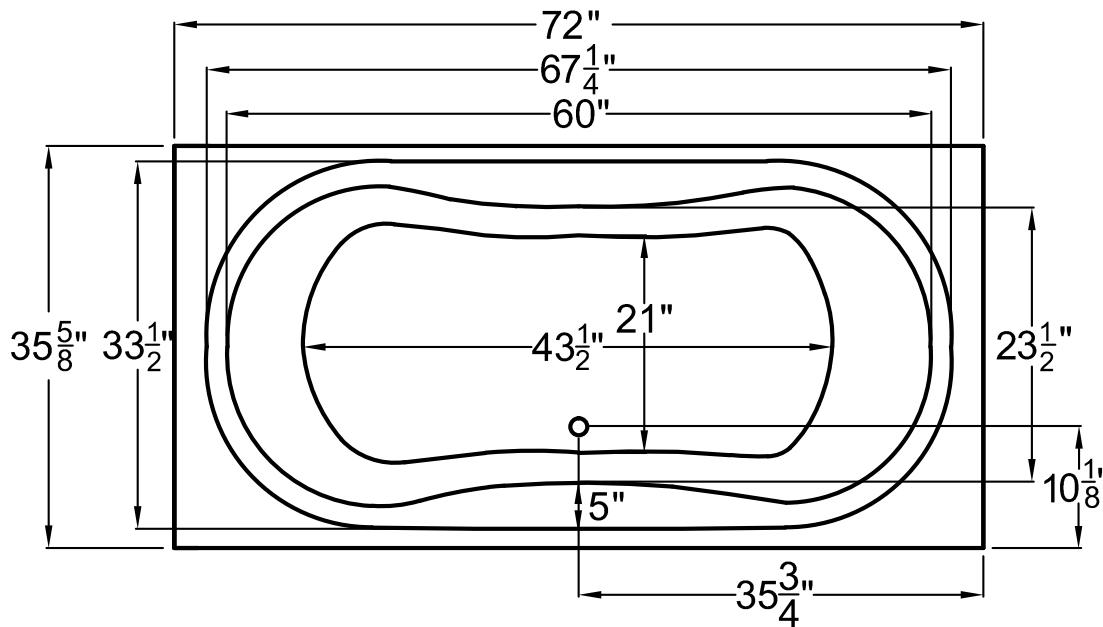

3672W DROP-IN

Key Attributes

Shape: RECTANGULAR
 Material: ACRYLIC
 Soaker Weight: 105 lbs
 Jetted Weight: 135 lbs
 Average Fill Capacity*: 55-65 gal
 *Estimated with occupant inside. May vary based on occupant's volume.

3672W(S) Non-Jetted Soaking
 3672WW Whirlpool Jetted
 3672WA Air Jetted
 3672WD Whirlpool & Air Jetted
 3672WD*X..... Whirlpool & Air Jetted Deluxe

Key Measurements (inches)

Overall Outer: 72 L x 35.625 W x 23 H
 Overall Interior: 67.25 L x 33.5 W x 18.75 H
 Interior Base: 43.5 L x 21 W
 Built-in Seat: n/a
 Soaking Depth: 14.75
 Drain to Side Wall: 35.75
 Drain to Nearest Wall: 10.125
 Lip Size: 2
 Deck Space: 5
 Tile Flange:..... n/a
 Arm Rest: n/a

It is vital that tub is completely level for drain to work properly.

Compliance: Uniform Plumbing Code UPC®; International Plumbing Code IPC®; ADA

Standards: ASME A112.19.15; CSA C22.2 No. 218.2-15; UL 1795, 5th Edition Issued September 02, 2016 including revisions through August 25, 2017