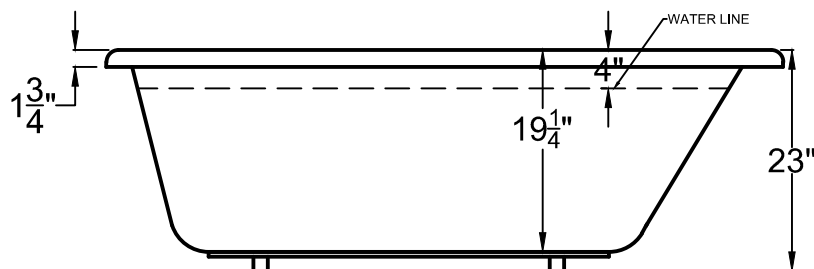

4272VC

41³/₈" x 70¹/₂" x 23"

Installation: Drop-in
cannot be under mounted

GENERAL SPECIFICATIONS:

Material Acrylic

Plumbed Weight : 145lbs / 66kg

Soaker Weight : 115lbs / 52kg

Average Fill: 55 gal to above jet level

ELECTRICAL SPECIFICATIONS:

Required Electrical Service 110 Volt

Air Bath or Whirlpool 1-15 amp GFCI

Whirlpool with Inline Heater 1-20 amp GFCI

Whirlpool and Air 1-20 amp GFCI

Soaker

PACKAGES AND OPTIONS

Hydrotherapy Package	Package Contents	Part #
Soaker	Soaking bath - no jets, textured bottom	4272VCS
Whirlpool	Adjustable pointed-massage jets, 1-hp pump, textured bottom	4272VCH
Air Bath	Air jets, Air blower, Textured bottom	4272VCA
Whirlpool and Air	Adjustable pointed-massage jets, 1-hp pump, Air jets, Air blower, textured bottom	4272VCD

IMPORTANT INFORMATION

- Before ordering or installing, please consider future access to equipment.
- Add bedding compound to fully level and support bottom of tub.
- Tubs equipped with an air bath or a pre-leveled foam base are designed to rest on the floor without bedding compound, provided the floor is level.
- Please measure tub on-site before building tub decking.
- Jet, pump & blower locations are predetermined and cannot be changed.
- Suction and control locations may vary.
- Specifications and configurations are subject to change without notice.
- Measurements are +1/2" and are subject to change without notice.
- Measurements herein supersede all others published prior to publication date shown below.