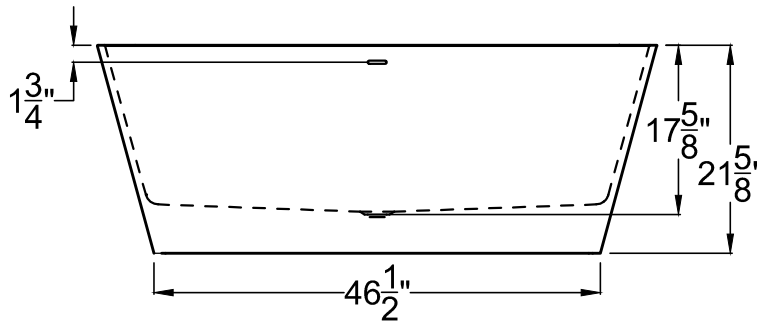

5927BL
 26³/₈"x58¹/₄"x21⁵/₈"

INSTALLATION: It is important that all leveling feet are completely touching the floor and level to insure proper draining.

GENERAL SPECIFICATIONS:

Material STONE RESIN
Soaker Weight : 330lbs/150kg
Average Fill: 82Gallons

PACKAGES AND OPTIONS

Hydrotherapy Package	Package Contents	Part #
Soaker	Soaking bath - no jets	5927BLS

- OPTIONS
- Colors Available - White
- Quick Ship - reduces lead time - call for availability
- Built in Drain Kit -Chrome

IMPORTANT INFORMATION

- Before ordering or installing, please consider future access to equipment.
- Please measure tub on-site before installation
- Make certain the floor structure is level and adequate to support installation.
- Please note that installer(s) must be certify or warranty will be voided.
- Specifications and configurations are subject to change without notice.
- Measurements are +1/2" and are subject to change without notice.
- Measurements herein supersede all others published prior to publication date shown below.