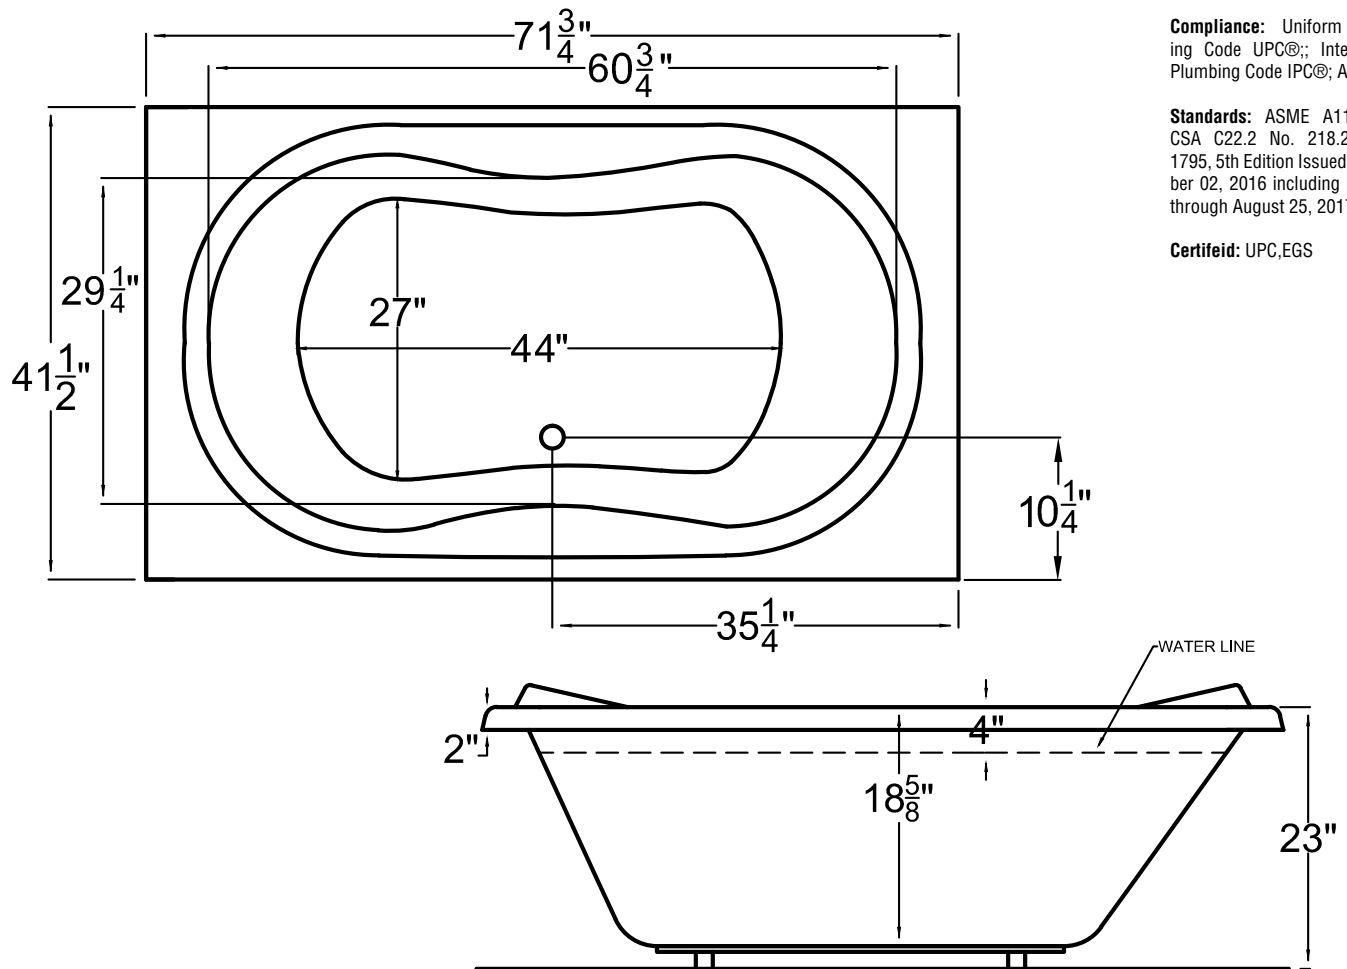

4272W DROP-IN

Key Attributes

Shape: RECTANGULAR
 Material: ACRYLIC
 Soaker Weight: 115 lbs
 Jetted Weight: 145 lbs
 Average Fill Capacity*: 65-75 gal
 *Estimated with occupant inside. May vary based on occupant's volume.

4272W(S) Non-Jetted Soaking
 4272WW Whirlpool Jetted
 4272WA Air Jetted
 4272WD Whirlpool & Air Jetted
 4272WD*X..... Whirlpool & Air Jetted Deluxe

Key Measurements (inches)

Overall Outer: **71.75 L x 41.5 W x 23 H**
 Overall Interior: **60.75 L x 29.25 W x 18.625 H**
 Interior Base: **44 L x 27 W**
 Built-in Seat: n/a
 Soaking Depth: 14.625
 Drain to Side Wall: 35.14
 Drain to Nearest Wall: 10.25
 Lip Size: 2
 Deck Space: 5.125
 Tile Flange:..... n/a
 Arm Rest: n/a

It is vital that tub is completely level for drain to work properly.

Compliance: Uniform Plumbing Code UPC®; International Plumbing Code IPC®; ADA

Standards: ASME A112.19.15; CSA C22.2 No. 218.2-15; UL 1795, 5th Edition Issued September 02, 2016 including revisions through August 25, 2017