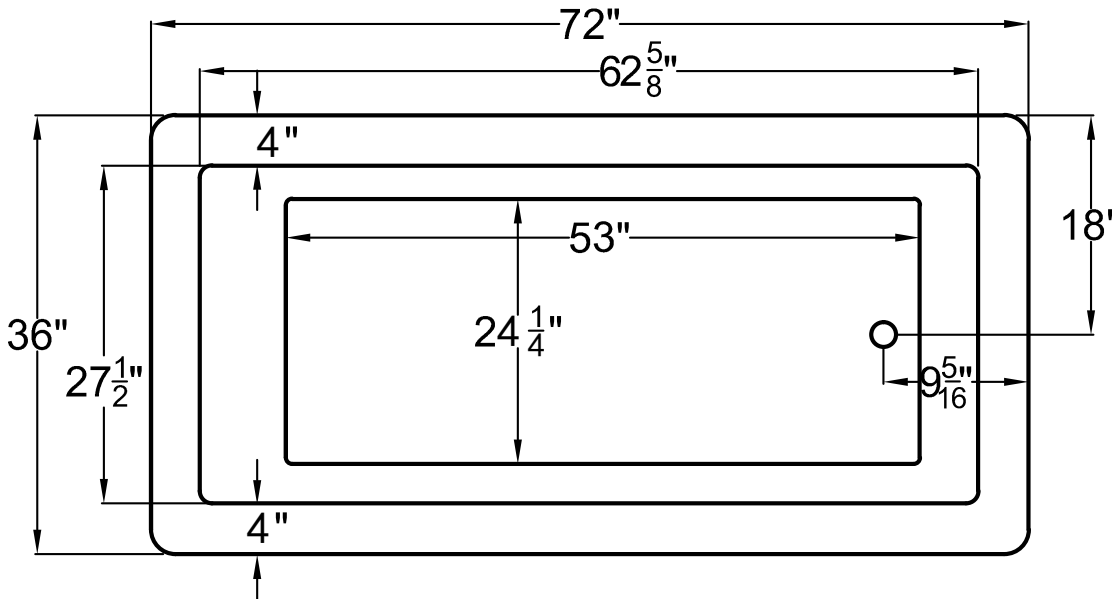

3672VN DROP-IN

Key Attributes

Shape: RECTANGULAR
 Material: ACRYLIC
 Soaker Weight: 135 lbs
 Jetted Weight: 165 lbs
 Average Fill Capacity*: 65-75 gal
 *Estimated with occupant inside. May vary based on occupant's volume.

3672VN(S)..... Non-Jetted Soaking
 3672VNW..... Whirlpool Jetted
 3672VNA Air Jetted
 3672VND..... Whirlpool & Air Jetted
 3672VND*X..... Whirlpool & Air Jetted Deluxe

Key Measurements (inches)

Overall Outer: 72 L x 36 W x 23 H
 Overall Interior: 62.625 L x 27.5 W x 20 H
 Interior Base: 53 L x 24.25 W
 Built-in Seat: n/a
 Soaking Depth: 16
 Drain to Side Wall: 18
 Drain to Nearest Wall: 9.3125
 Lip Size: 2
 Deck Space: 4
 Tile Flange:..... n/a
 Arm Rest: n/a

It is vital that tub is completely level for drain to work properly.

Compliance: Uniform Plumbing Code UPC®; International Plumbing Code IPC®; ADA

Standards: ASME A112.19.15; CSA C22.2 No. 218.2-15; UL 1795, 5th Edition Issued September 02, 2016 including revisions through August 25, 2017