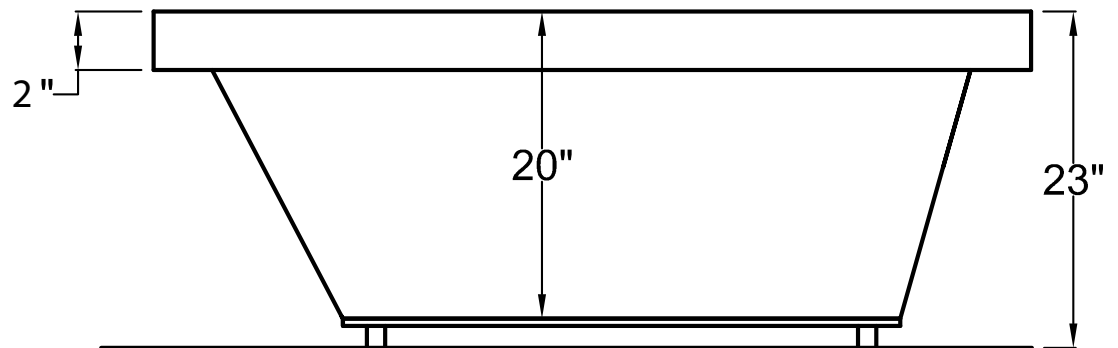

- **IMPORTANT!** TEST THE TUB'S DRAIN AND JETS (if any) BEFORE PERMANENT INSTALLATION!
- **INSPECT THE TUB WHEN RECEIVED!** Report any damages or missing parts within 5 business days of delivery date.
- Before ordering or installing, please consider future access to equipment.
- **Please measure tub on-site before building tub surrounding!**
- Jet, pump & blower locations are predetermined and cannot be changed.
- Tub door must remain closed when not in use.

- Please note that installer(s) must be certified or warranty will be voided.
- Measurements are subject to a +/- .5" variance and subject to change without notice. Measurements here in supersede all other published specs prior to publication date shown below.
- Inline heater (if included) is designed to maintain water temperature during operation. It will not heat cold water to desired bathing temperature.
- Product must be registered for warranty activation. See user manual or visit SWCORP.com/register for more information.