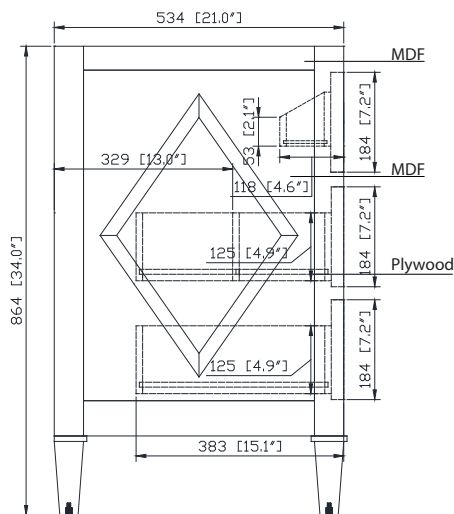

Avanity

KELLY-V36-GB

Features

- Solid poplar frame and MDF
- 2 soft-close drawers
- Antique nickel finished hardware
- Adjustable height levelers

Colors / Finishes

- Grayish Blue

Nominal Dimension

- 36W x 21D x 34H inches

Components

Mirror	KELLY-M24-GB	KELLY-M28-GB	
Vanity Top	SUT37BK	SUT37GB	SUT37CW
Sink	CUM18WT	CUM18LN	
Linen Tower	KELLY-LT22-GB		

Product Diagrams

Front

Back

Side

Top