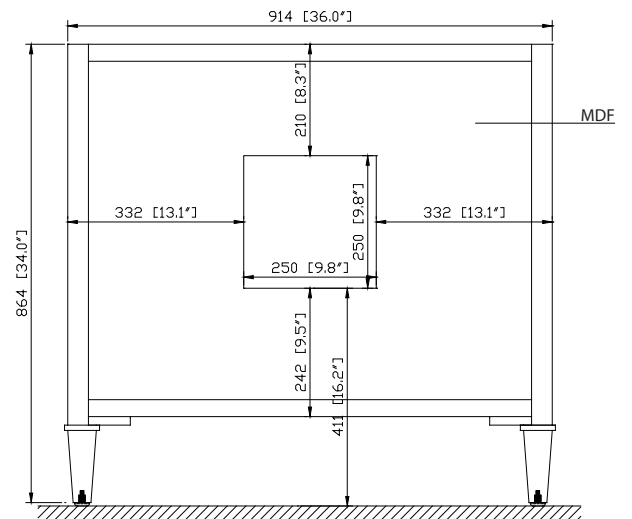

Avanity

KELLY-V36-GB

Features

- Solid poplar frame and MDF
- 2 soft-close drawers
- Antique nickel finished hardware
- Adjustable height levelers

Colors / Finishes

- Grayish Blue

Nominal Dimension

- 36W x 21D x 34H inches

Components

Mirror	KELLY-M24-GB	KELLY-M28-GB	
Vanity Top	SUT37BK	SUT37GB	SUT37CW
Sink	CUM18WT	CUM18LN	
Linen Tower	KELLY-LT22-GB		

Product Diagrams

Front

Back

Side

Top