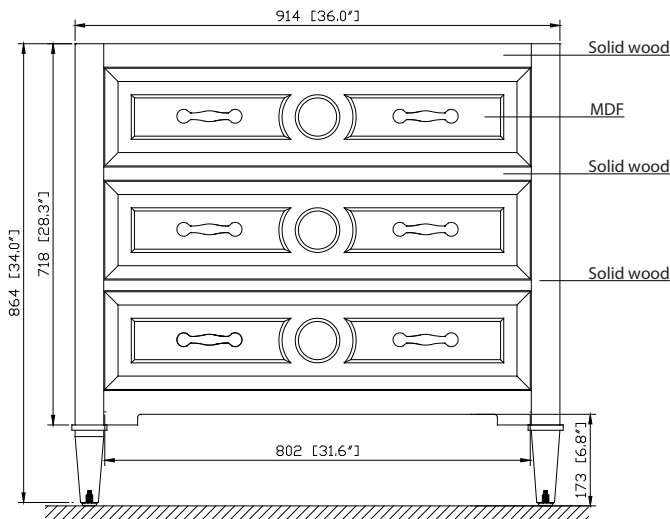

Avanity

KELLY-V36-GB

Features

- Solid poplar frame and MDF
- 2 soft-close drawers
- Antique nickel finished hardware
- Adjustable height levelers

Colors / Finishes

- Grayish Blue

Nominal Dimension

- 36W x 21D x 34H inches

Components

Mirror	KELLY-M24-GB	KELLY-M28-GB	
Vanity Top	SUT37BK	SUT37GB	SUT37CW
Sink	CUM18WT	CUM18LN	
Linen Tower	KELLY-LT22-GB		

Product Diagrams

Front

Back

Side

Top