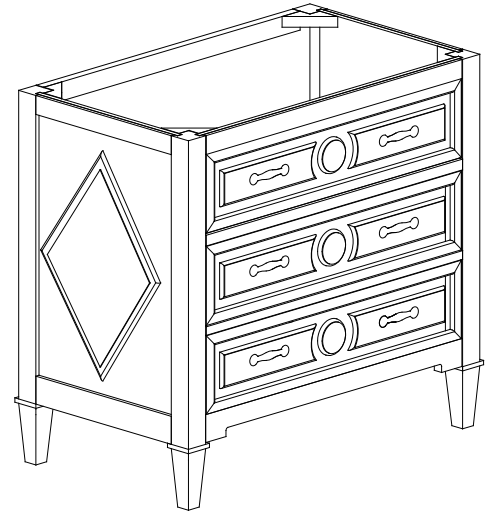

Avanity

KELLY-V36-GB

Features

- Solid poplar frame and MDF
- 2 soft-close drawers
- Antique nickel finished hardware
- Adjustable height levelers

Colors / Finishes

- Grayish Blue

Nominal Dimension

- 36W x 21D x 34H inches

Components

Mirror	KELLY-M24-GB	KELLY-M28-GB	
Vanity Top	SUT37BK	SUT37GB	SUT37CW
Sink	CUM18WT	CUM18LN	
Linen Tower	KELLY-LT22-GB		

Product Diagrams

Front

Back

Side

Top