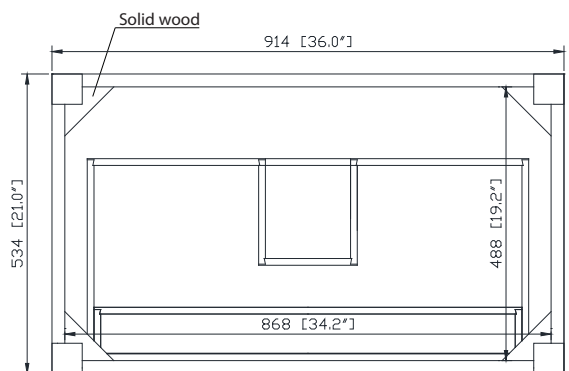

Avanity

KELLY-V36-GB

Features

- Solid poplar frame and MDF
- 2 soft-close drawers
- Antique nickel finished hardware
- Adjustable height levelers

Colors / Finishes

- Grayish Blue

Nominal Dimension

- 36W x 21D x 34H inches

Components

Mirror	KELLY-M24-GB	KELLY-M28-GB	
Vanity Top	SUT37BK	SUT37GB	SUT37CW
Sink	CUM18WT	CUM18LN	
Linen Tower	KELLY-LT22-GB		

Product Diagrams

Front

Back

Side

Top