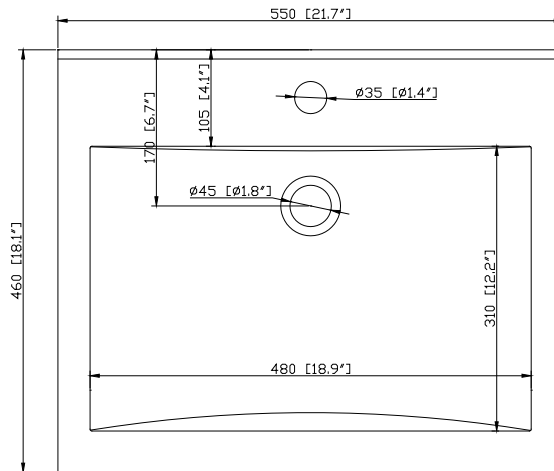

Avanity

CVE550RE

Features

- Vitreous China
- Vessel application
- Pre-drilled for single faucet

Colors / Finishes

- White

Nominal Dimension

- 21.7W x 18.1D x 6.3H inches
- 550 x 460 x 160 mm

Components

Drain	VC-DRAIN-CP	VC-DRAIN-BN
Vanity	BRENTWOOD-V25-NW	PRADO-V22-DW

Product Diagrams

Top

Front

Side