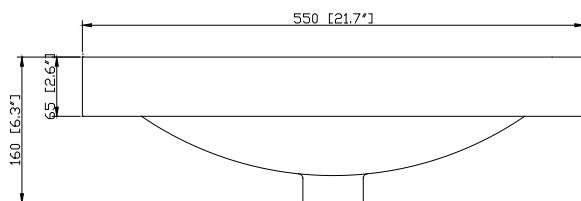

Avanity

CVE550RE

Features

- Vitreous China
- Vessel application
- Pre-drilled for single faucet

Colors / Finishes

- White

Nominal Dimension

- 21.7W x 18.1D x 6.3H inches
- 550 x 460 x 160 mm

Components

Drain	VC-DRAIN-CP	VC-DRAIN-BN
Vanity	BRENTWOOD-V25-NW	PRADO-V22-DW

Product Diagrams

Top

Front

Side