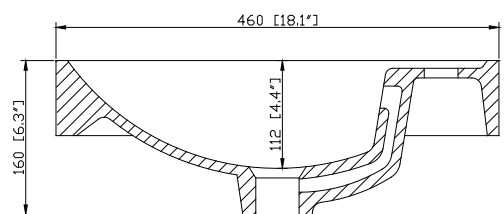

Avanity

CVE460RD

Features

- Vitreous China
- Vessel application
- Pre-drilled for single faucet

Colors / Finishes

- White

Nominal Dimension

- 21.7W x 18.1D x 6.3H inches
- 550 x 460 x 160 mm

Components

Drain	VC-DRAIN-CP	VC-DRAIN-BN
Vanity	BRENTWOOD-V25-NW	PRADO-V22-DW

Product Diagrams

Top

Front

Side