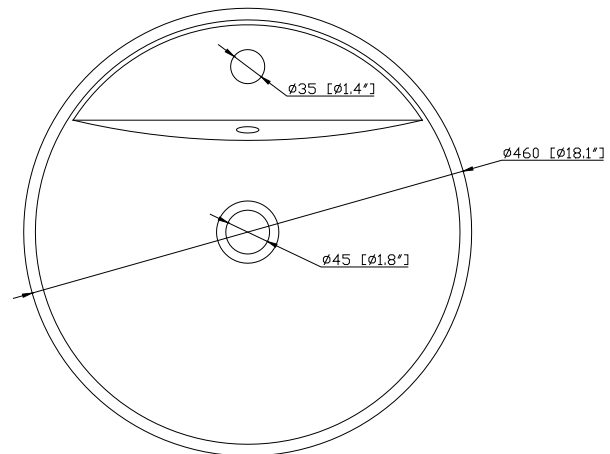

Avanity

CVE460RD

Features

- Vitreous China
- Vessel application
- Pre-drilled for single faucet

Colors / Finishes

- White

Nominal Dimension

- 21.7W x 18.1D x 6.3H inches
- 550 x 460 x 160 mm

Components

Drain	VC-DRAIN-CP	VC-DRAIN-BN
Vanity	BRENTWOOD-V25-NW	PRADO-V22-DW

Product Diagrams

Top

Front

Side