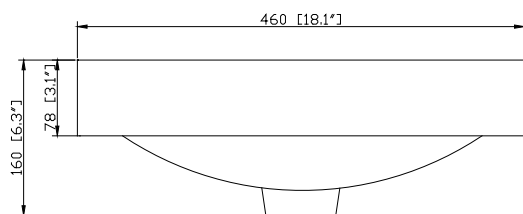

Avanity

CVE460RD

Features

- Vitreous China
- Vessel application
- Pre-drilled for single faucet

Colors / Finishes

- White

Nominal Dimension

- 21.7W x 18.1D x 6.3H inches
- 550 x 460 x 160 mm

Components

Drain	VC-DRAIN-CP	VC-DRAIN-BN
Vanity	BRENTWOOD-V25-NW	PRADO-V22-DW

Product Diagrams

Top

Front

Side