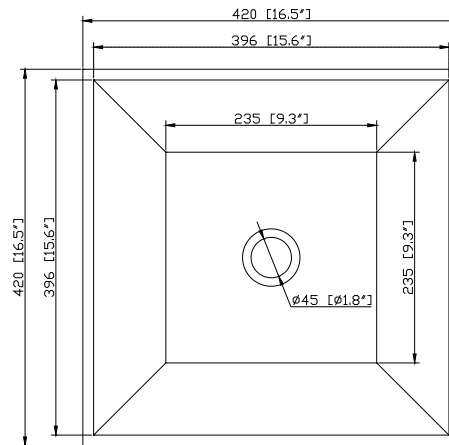

### Nominal Dimension

- 16.5W x 16.5D x 4.7H inches
- 420 x 420 x 120 mm

### Product Diagrams

Top

Front

Side