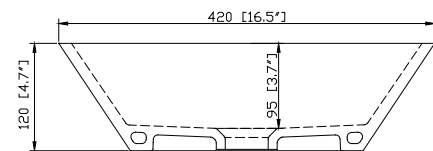

### Nominal Dimension

- 16.5W x 16.5D x 4.7H inches
- 420 x 420 x 120 mm

### Product Diagrams

Top

Front

Side