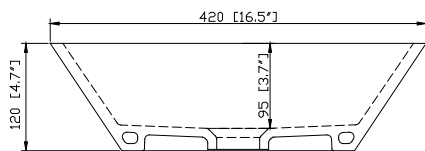

### Nominal Dimension

- 16.5W x 16.5D x 4.7H inches
- 420 x 420 x 120 mm

### Product Diagrams

Top

Front

Side