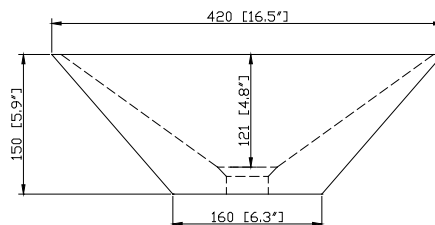

Avanity

CVE420RD

Features

- Vitreous China
- Vessel application
- No overflow

Colors / Finishes

- White

Nominal Dimension

- 16.5W x 16.5D x 5.9H inches
- 420 x 420 x 150 mm

Components

Drain	GV-DRAIN-CP	GV-DRAIN-BN
Vanity	BRENTWOOD-V25-NW	PRADO-V22-DW

Product Diagrams

Top

Front