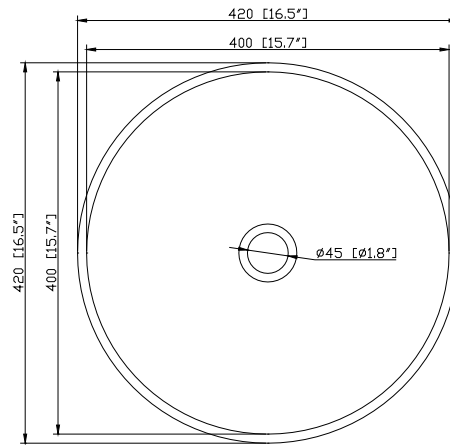

Avanity

CVE420RD

Features

- Vitreous China
- Vessel application
- No overflow

Colors / Finishes

- White

Nominal Dimension

- 16.5W x 16.5D x 5.9H inches
- 420 x 420 x 150 mm

Components

Drain	GV-DRAIN-CP	GV-DRAIN-BN
Vanity	BRENTWOOD-V25-NW	PRADO-V22-DW

Product Diagrams

Top

Front