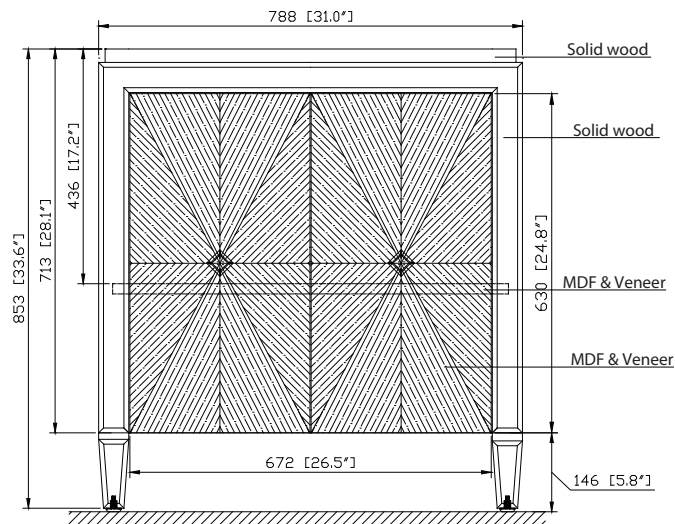

## Nominal Dimension

- 31W x 22D x 33.6H inches

## Product Diagrams

Front

Back

Side

Top