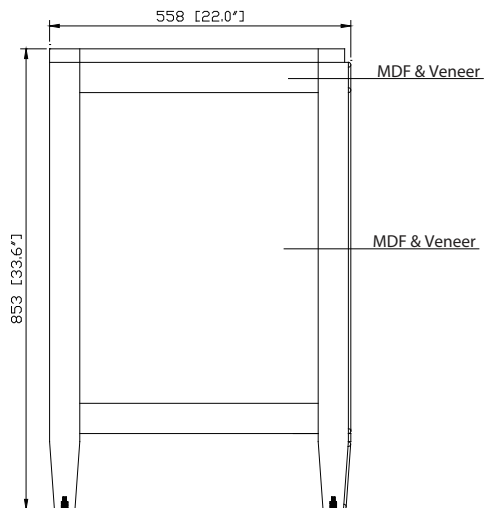

## Nominal Dimension

- 31W x 22D x 33.6H inches

## Components

Mirror	BRENTWOOD-M24-NW	BRENTWOOD-M30-NW	
Vanity Top	SUT31BK-R	SUT31GB-R	SUT31CW-R
Sink	CUM20WT-R		

## Product Diagrams

Front

Back

Side

Top