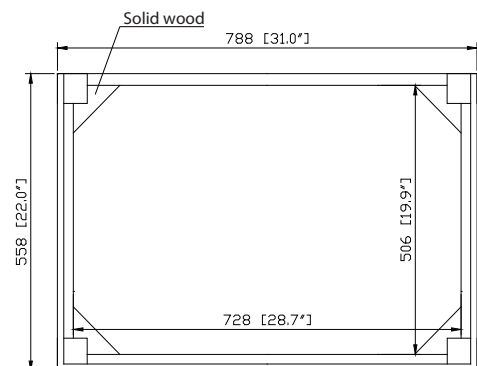

## Nominal Dimension

- 31W x 22D x 33.6H inches

## Product Diagrams

Front

Back

Side

Top