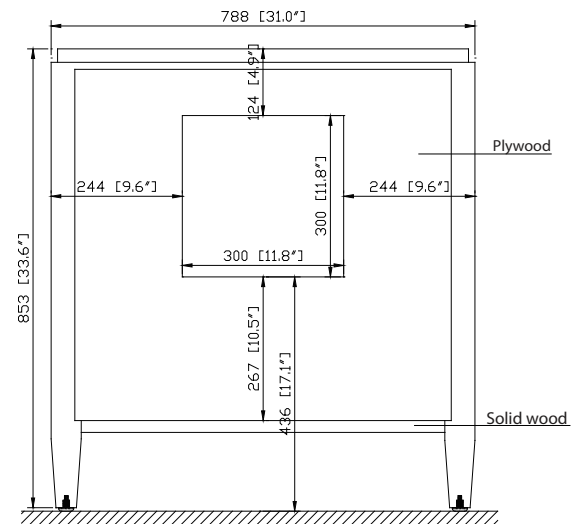

## Nominal Dimension

- 31W x 22D x 33.6H inches

## Product Diagrams

Front

Back

Side

Top