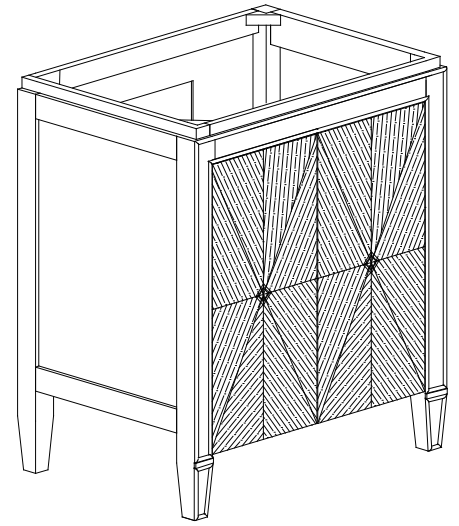

## Features

- Solid poplar wood frame, Elm veneer MDF
- Hand crafted details
- 2 soft-close doors
- 1 interior shelf
- Antique nickel finished hardware
- Adjustable height levelers

## Nominal Dimension

- 31W x 22D x 33.6H inches