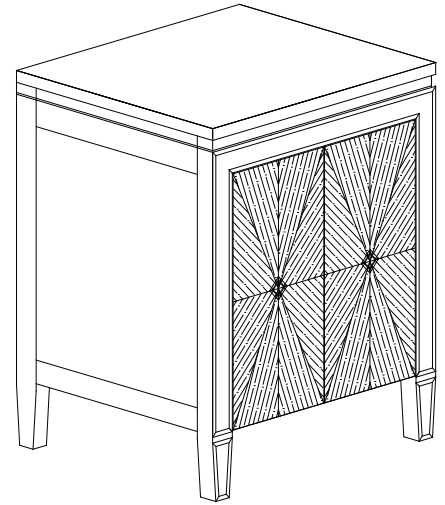

Avanity

BRENTWOOD-V25-NW

Features

- Solid poplar wood frame, MDF Elm veneer
- Hand crafted details
- 2 soft-close doors, 1 interior shelf
- Antique nickel finished hardware
- Adjustable height levelers

Colors / Finishes

- New Walnut

Nominal Dimension

- 25W x 21D x 32H inches

Components

Mirror	BRENTWOOD-M24-NW		
Sink	CVE550RE	CVE420SQ	CVE420RD
	CVE460SQ	CVE460RD	

Product Diagrams