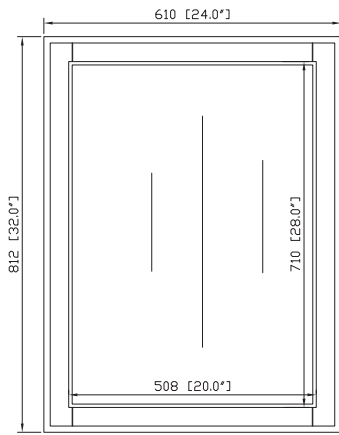

Avanity

BRENTWOOD-M24-NW

Features

- Durable poplar wood frame
- Beveled-edge mirror
- Mirror hangs vertically and horizontally
- Wall cleat for easy hanging and leveling

Colors/ Finishes

- New Walnut

Nominal Dimension

- 24W x 1.5D x 32H (inches)

Components

Vanity	BRENTWOOD-V25-NW	BRENTWOOD-V31-NW	BRENTWOOD-V49-NW
	BRENTWOOD-V61-NW		

Product Diagrams

Front

Back

Side

Top