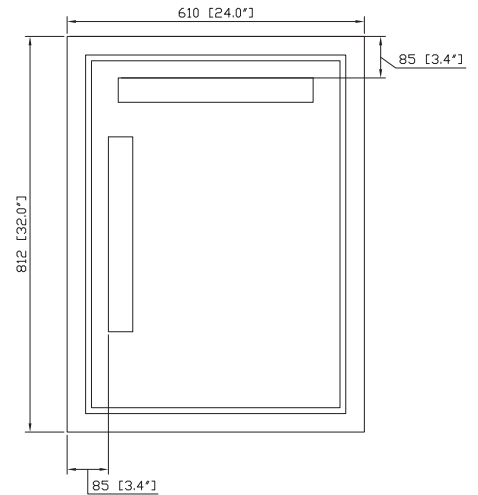

Avanity

BRENTWOOD-M24-NW

Features

- Durable poplar wood frame
- Beveled-edge mirror
- Mirror hangs vertically and horizontally
- Wall cleat for easy hanging and leveling

Colors/ Finishes

- New Walnut

Nominal Dimension

- 24W x 1.5D x 32H (inches)

Components

Vanity	BRENTWOOD-V25-NW	BRENTWOOD-V31-NW	BRENTWOOD-V49-NW
	BRENTWOOD-V61-NW		

Product Diagrams

Front

Back

Side

Top