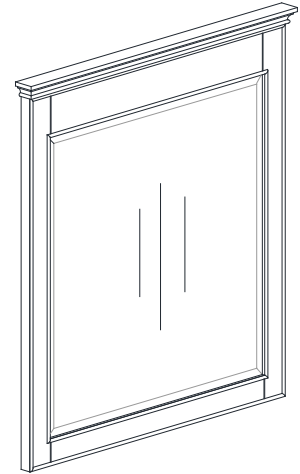

*Avanity*

WINDSOR-M34-WA

**Features**

- Durable birch wood frame
- Beveled-edge mirror
- Mirror hangs horizontally
- Wall cleat for easy hanging and leveling

**Colors / Finishes**

- Walnut

**Nominal Dimension**

- 34W x 1.9D x 38H (inches)

**Components**

Vanity	WINDOR-V36-WA	WINDSOR-V48-WA	WINDSOR-V72-WA
--------	---------------	----------------	----------------

**Product Diagrams**