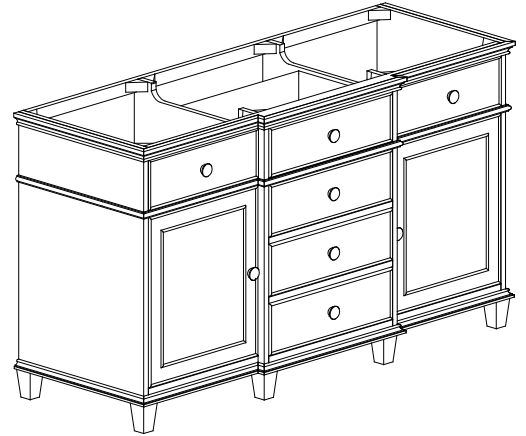

## Features

- Solid poplar frame and birch veneer MDF
- 2 soft-close doors
- 4 soft-close drawers
- Adjustable height levelers
- Under counter application

## Nominal Dimension

- 60W x 22D x 34H (inches)