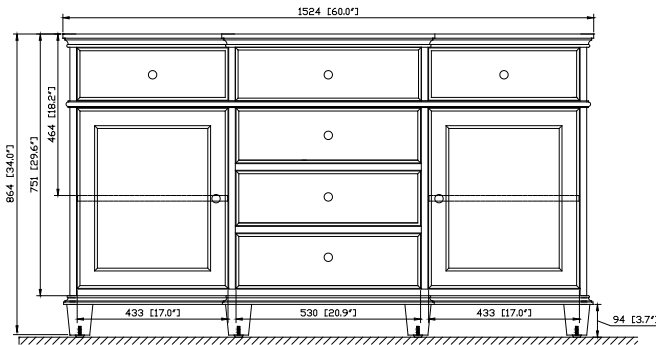

Product Diagrams

Front