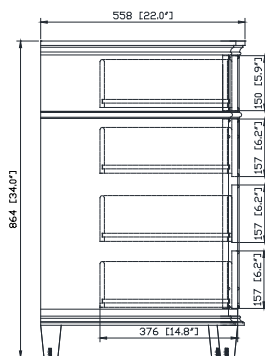

Avanity

WINDSOR -V60-WA

Features

- Solid poplar frame and birch veneer MDF
- 2 soft-close doors
- 4 soft-close drawers
- Adjustable height levelers
- Under counter application

Colors / Finishes

- Walnut

Nominal Dimension

- 60W x 22D x 34H (inches)

Components

Mirror	WINDSOR -M24-WA	WINDSOR -M30-WA	WINDSOR -M34-WA
Vanity Top	WINDSOR-SUT61GB		
Sink	CUM18WT	CUM18LN	

Product Diagrams

Side

Top

For customer support please call 626 404 7678 weekdays 9:00 to 6:00 PST