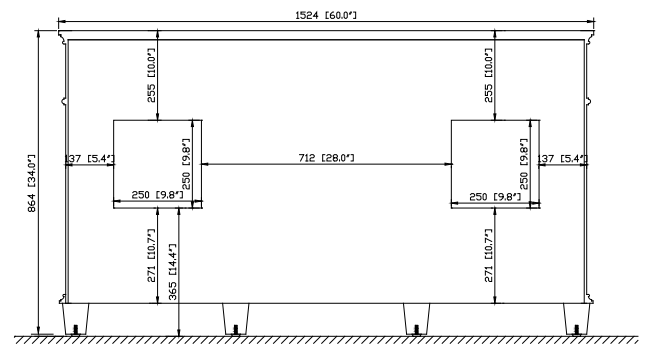

Avanity

WINDSOR -V60-WA

Features

- Solid poplar frame and birch veneer MDF
- 2 soft-close doors
- 4 soft-close drawers
- Adjustable height levelers
- Under counter application

Colors / Finishes

- Walnut

Nominal Dimension

- 60W x 22D x 34H (inches)

Components

Mirror	WINDSOR -M24-WA	WINDSOR -M30-WA	WINDSOR -M34-WA
Vanity Top	WINDSOR-SUT61GB		
Sink	CUM18WT	CUM18LN	

Product Diagrams

Back

Side

Top

For customer support please call 626 404 7678 weekdays 9:00 to 6:00 PST