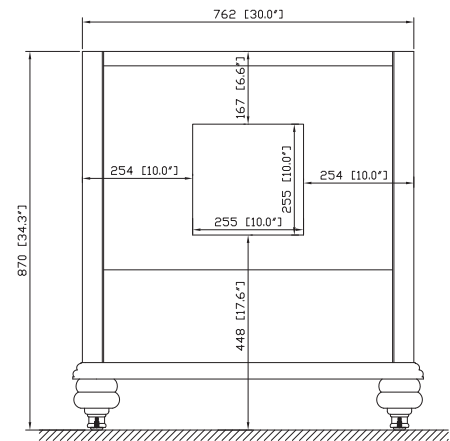

Colors / Finishes

- Antique Brown
- Antique White

Nominal Dimension

- 30W x 21D x 34H (inches)

Components

Mirror	TROPICA-M30-AB	TROPICA-M30-AW	
Vanity Top	SUT31BK	SUT31CW	SUT31GB
Sink	CUM18WT	CUM18LN	

Product Diagrams

Front

Back

Side

Top