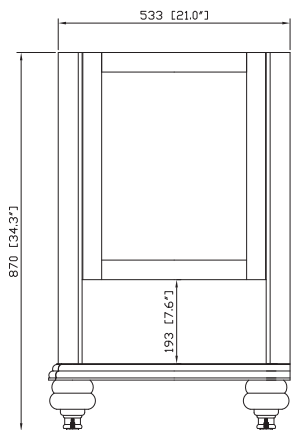

Colors / Finishes

- Antique Brown
- Antique White

Nominal Dimension

- 30W x 21D x 34H (inches)

Components

Mirror	TROPICA-M30-AB	TROPICA-M30-AW	
Vanity Top	SUT31BK	SUT31CW	SUT31GB
Sink	CUM18WT	CUM18LN	

Product Diagrams

Front

Back

Side

Top