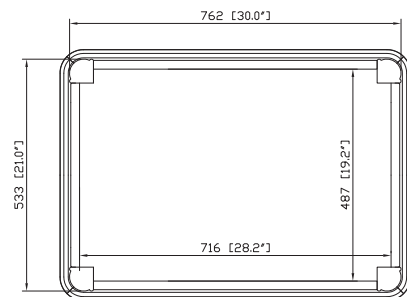

Colors / Finishes

- Antique Brown
- Antique White

Nominal Dimension

- 30W x 21D x 34H (inches)

Components

Mirror	TROPICA-M30-AB	TROPICA-M30-AW	
Vanity Top	SUT31BK	SUT31CW	SUT31GB
Sink	CUM18WT	CUM18LN	

Product Diagrams

Front

Back

Side

Top