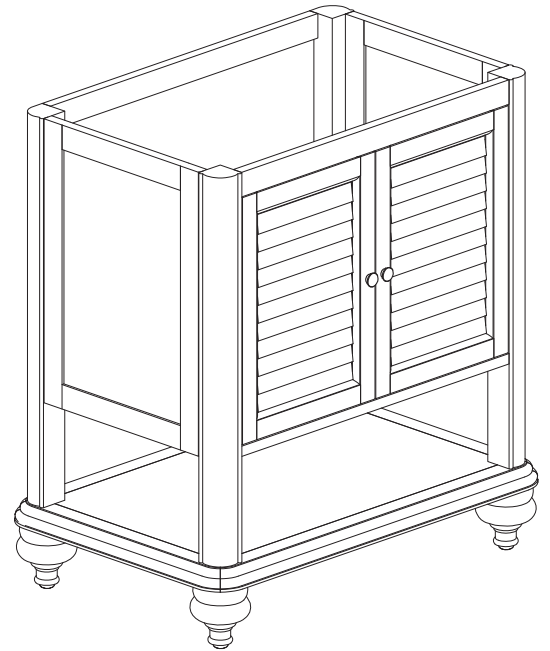

Avanity

TROPICA-V30-AB/TROPICA-V30-AW

Features

- Solid birch frame and cherry veneer MDF
- Distressed wood finish
- 2 soft-close doors
- Open shelf
- Brushed nickel finished hardware
- Adjustable height levelers
- Under counter application

Colors / Finishes

- Antique Brown
- Antique White

Nominal Dimension

- 30W x 21D x 34H (inches)

Components

Mirror	TROPICA-M30-AB	TROPICA-M30-AW	
Vanity Top	SUT31BK	SUT31CW	SUT31GB
Sink	CUM18WT	CUM18LN	

Product Diagrams

Front

Back

Side

Top