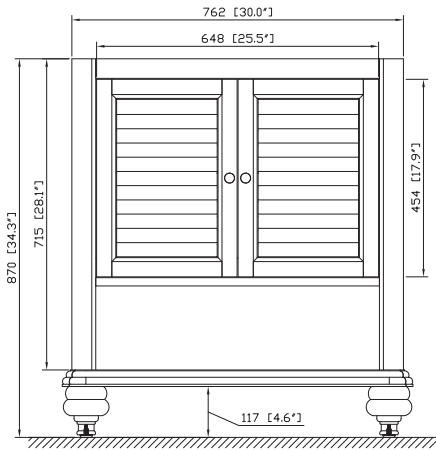

Avanity

TROPICA-V30-AB/TROPICA-V30-AW

Features

- Solid birch frame and cherry veneer MDF
- Distressed wood finish
- 2 soft-close doors
- Open shelf
- Brushed nickel finished hardware
- Adjustable height levelers
- Under counter application

Colors / Finishes

- Antique Brown
- Antique White

Nominal Dimension

- 30W x 21D x 34H (inches)

Components

Mirror	TROPICA-M30-AB	TROPICA-M30-AW	
Vanity Top	SUT31BK	SUT31CW	SUT31GB
Sink	CUM18WT	CUM18LN	

Product Diagrams

Front

Back

Side

Top